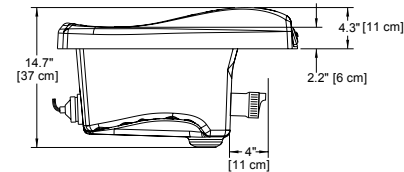

Specifications

- Width: 20.6" (52 cm) x Length: 25.1" (64 cm) x Height: 14.7" (37 cm)
- Material: Structurally reinforced cast acrylic
- Operating Capacity: 4.5 Gallons (17 L)
- Approximate Ship Weight: 42 lbs (19 kg)
- Water Flow Rate: 14 gallons per minute (53 L)
- Electrical Requirements:
 - 115V / 60Hz, 2 Amp, 3 foot power cord & NEMA 5-15 plug (ETL Listed, North America)
 - 230V / 50Hz, 1 Amp, junction box for hard wire connection (CE Compliant)
- Plumbing Requirements:
 - Supply Connections: ½" NPT
 - Drain Outlet: 1 ½"

Dimensions

Specifications subject to change without notice