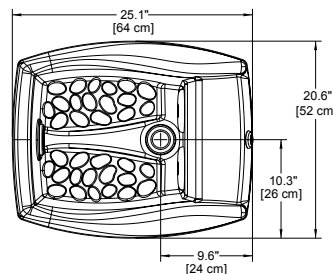

Model Selection

- ❑ M180-XX2-LSP3-ML: Lotus Pipeless™ Reflexology Bath, 4" Deck, ChromaSoothe Lighting, Foot Rest and Electronic Control Panel – 115V, 60Hz, 2 Jet Dual Speed
- ❑ M180-XX2-HSJ-ML: Lotus Pipeless™ Reflexology Bath, 4" Deck, ChromaSoothe Lighting, Foot Rest & Electronic Control Panel – 230v, 50Hz, 2 Jet Dual Speed

Specifications

- Width: 20.6" (52 cm) x Length: 25.1" (64 cm) x Height: 14.7" (37 cm)
- Material: Structurally reinforced cast acrylic
- Operating Capacity: 4.5 Gallons (17 L)
- Approximate Ship Weight: 42 lbs (19 kg)
- Water Flow Rate: 14 gallons per minute (53 L)
- Electrical Requirements:
 - 115V / 60Hz, 2 Amp, 3 foot power cord & NEMA 5-15 plug (ETL Listed, North America)
 - 230V / 50Hz, 1 Amp, junction box for hard wire connection (CE Compliant)
- Plumbing Requirements:
 - Supply Connections: ½" NPT
 - Drain Outlet: 1 ½"

Dimensions

Specifications subject to change without notice