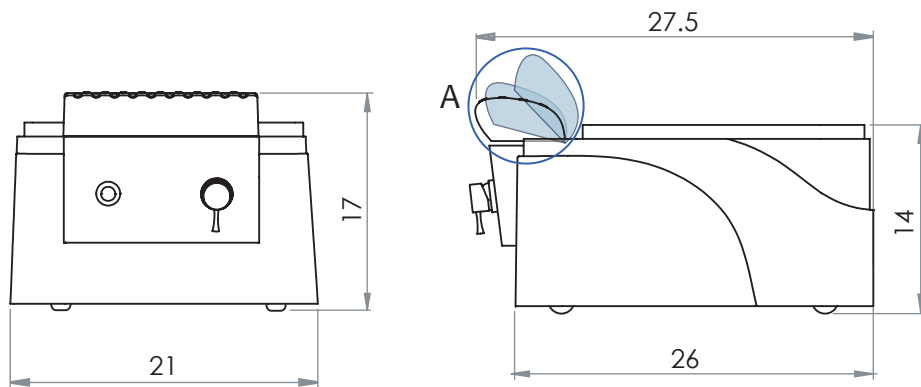

ANS  
**TAIZEN**  
PEDISPA

Package weight: 60 lbs.  
Tub portable installation: 48 lbs.  
Sink Bowl Capacity: 4.5 U.S. gallon (17.03L)