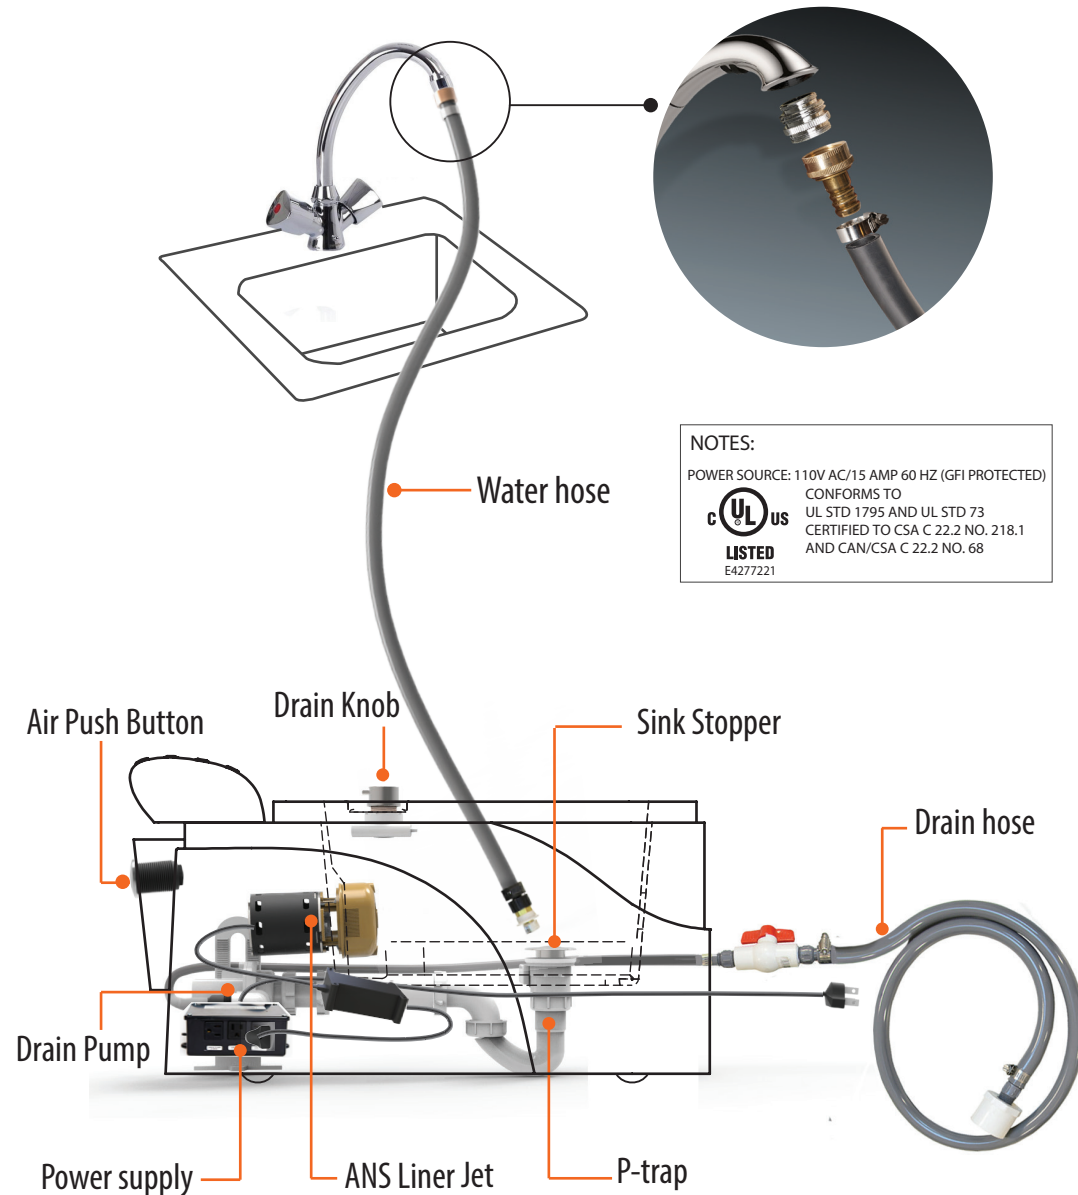

ANS  
**TAIZEN**  
PEDISPA

Package weight: 60 lbs.  
Tub portable installation: 48 lbs.  
Sink Bowl Capacity: 4.5 U.S. gallon (17.03L)

## PORTABLE INSTALLATION:

NOTES:  
POWER SOURCE: 110V AC/15 AMP 60 HZ (GFI PROTECTED)  
CONFORMS TO  
UL STD 1795 AND UL STD 73  
CERTIFIED TO CSA C 22.2 NO. 218.1  
AND CAN/CSA C 22.2 NO. 68

LISTED  
E4277221