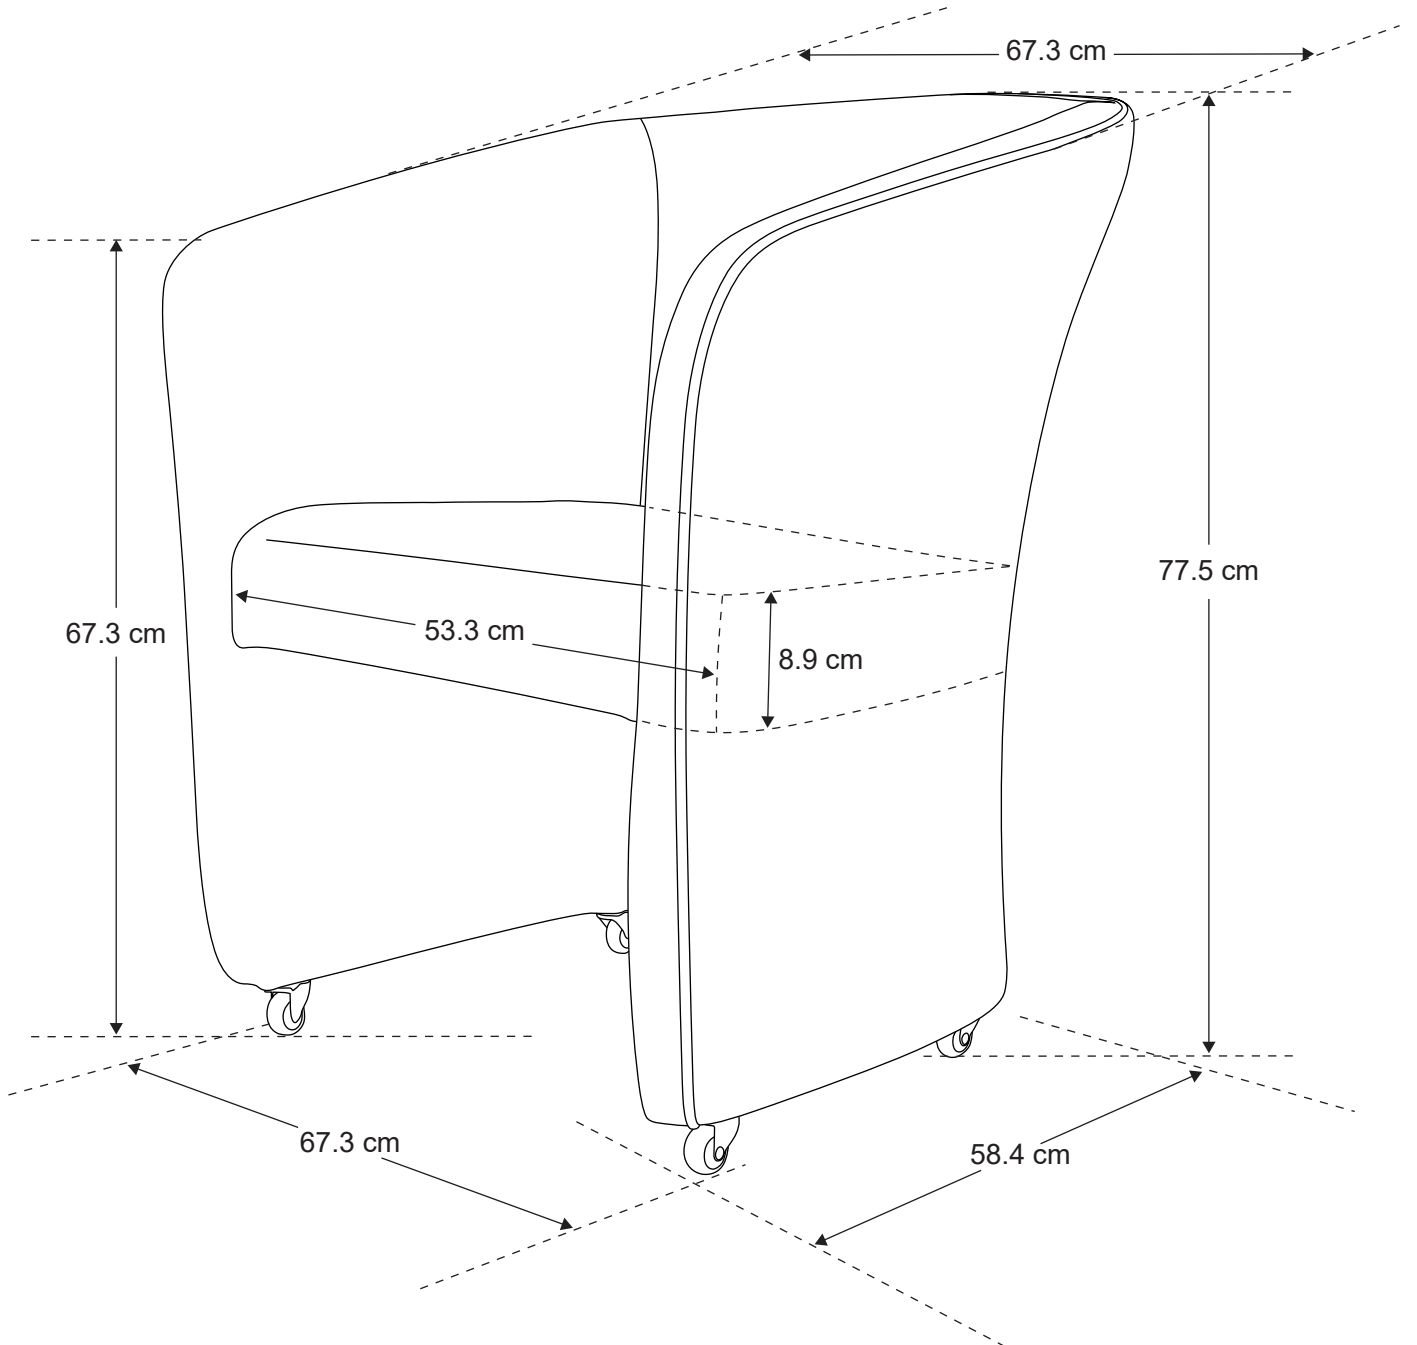

CHI Q 2 QUILTED TUBE CHAIR DIMENSIONS

The Dimensions are in inches.

www.gulfstreaminc.com

CHI Q 2 QUILTED TUBE CHAIR DIMENSIONS

The Dimensions are in centimeters.

www.gulfstreaminc.com