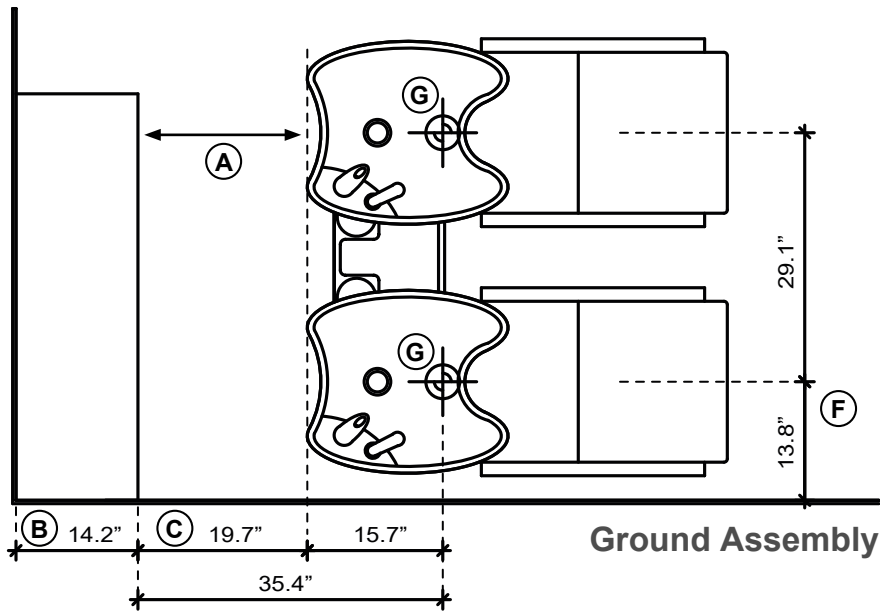

*Faenza*  
HAIR WASH STATION

- (A) Work space
- (B) 36 cm for "Service Centre" cabinet  
48 cm for "Wall System" cabinet
- (C) Variable measurement - No less than 50 cm
- (D) Hot and cold water inlet tube
- (E) Water outlet tube
- (F) Measurement from wall
- (G) Water Inlet 3/8" - Outlet ø40

*Faenza*  
HAIR WASH STATION

The Dimensions are in centimeters.

**Gulfstream**

*Faenza*  
HAIR WASH STATION

**Ground Assembly**

- (A) Work space
- (B) 14.2" for "Service Centre" cabinet  
18.9" for "Wall System" cabinet
- (C) Variable measurement - No less than 19.7"
- (D) Hot and cold water inlet tube
- (E) Water outlet tube
- (F) Measurement from wall
- (G) Water Inlet 3/8" - Outlet ø40

**Wall Assembly**

*Faenza*  
HAIR WASH STATION

The Dimensions are in inches.

**Gulfstream**