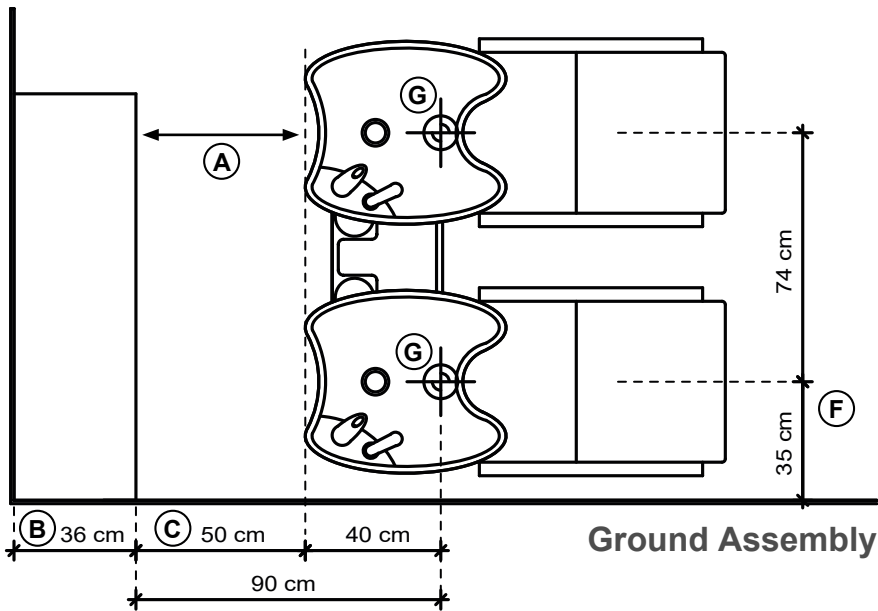

*Faenza*  
HAIR WASH STATION

- (A) Work space
- (B) 36 cm for "Service Centre" cabinet  
48 cm for "Wall System" cabinet
- (C) Variable measurement - No less than 50 cm
- (D) Hot and cold water inlet tube
- (E) Water outlet tube
- (F) Measurement from wall
- (G) Water Inlet 3/8" - Outlet ø40

*Faenza*  
HAIR WASH STATION

The Dimensions are in centimeters.

**Gulfstream**

*Faenza*  
HAIR WASH STATION

**Ground Assembly**

- (A) Work space
- (B) 14.2" for "Service Centre" cabinet  
18.9" for "Wall System" cabinet
- (C) Variable measurement - No less than 19.7"
- (D) Hot and cold water inlet tube
- (E) Water outlet tube
- (F) Measurement from wall
- (G) Water Inlet 3/8" - Outlet ø40

**Wall Assembly**

*Faenza*  
HAIR WASH STATION

The Dimensions are in inches.

**Gulfstream**