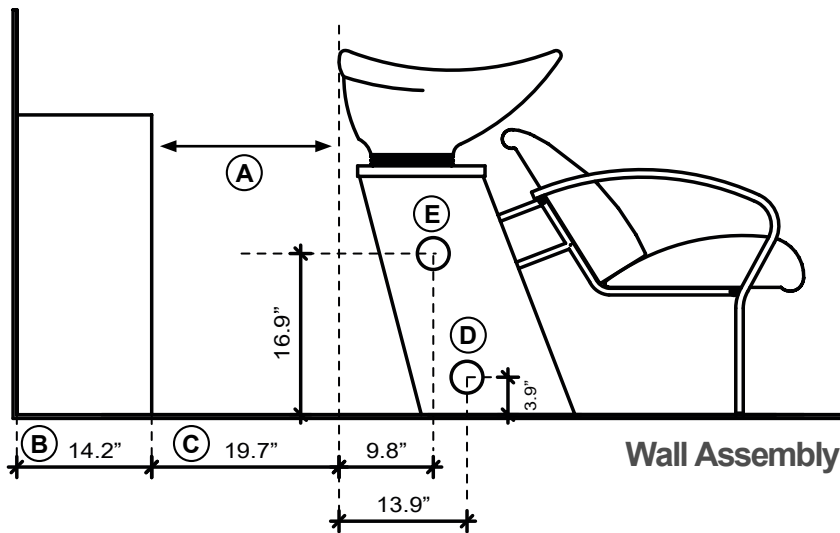

*Faenza*  
HAIR WASH STATION

- (A) Work space
- (B) 36 cm for "Service Centre" cabinet  
48 cm for "Wall System" cabinet
- (C) Variable measurement - No less than 50 cm
- (D) Hot and cold water inlet tube
- (E) Water outlet tube
- (F) Measurement from wall
- (G) Water Inlet 3/8" - Outlet ø40

*Faenza*  
HAIR WASH STATION

The Dimensions are in centimeters.

**Gulfstream**

*Faenza*  
HAIR WASH STATION

**Ground Assembly**

- (A) Work space
- (B) 14.2" for "Service Centre" cabinet  
18.9" for "Wall System" cabinet
- (C) Variable measurement - No less than 19.7"
- (D) Hot and cold water inlet tube
- (E) Water outlet tube
- (F) Measurement from wall
- (G) Water Inlet 3/8" - Outlet ø40

**Wall Assembly**

*Faenza*  
HAIR WASH STATION

The Dimensions are in inches.

**Gulfstream**