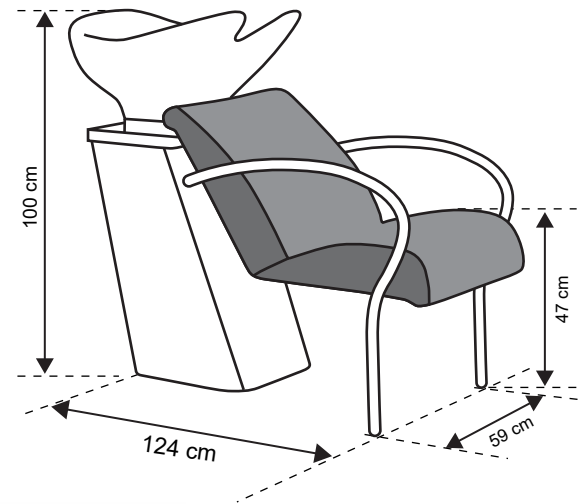

*Faenza*  
HAIR WASH STATION

- (A) Work space
- (B) 36 cm for "Service Centre" cabinet  
48 cm for "Wall System" cabinet
- (C) Variable measurement - No less than 50 cm
- (D) Hot and cold water inlet tube
- (E) Water outlet tube
- (F) Measurement from wall
- (G) Water Inlet 3/8" - Outlet ø40

*Faenza*  
HAIR WASH STATION

The Dimensions are in centimeters.

**Gulfstream**

*Faenza*  
HAIR WASH STATION

**Ground Assembly**

- (A) Work space
- (B) 14.2" for "Service Centre" cabinet  
18.9" for "Wall System" cabinet
- (C) Variable measurement - No less than 19.7"
- (D) Hot and cold water inlet tube
- (E) Water outlet tube
- (F) Measurement from wall
- (G) Water Inlet 3/8" - Outlet ø40

**Wall Assembly**

*Faenza*  
HAIR WASH STATION

The Dimensions are in inches.

**Gulfstream**