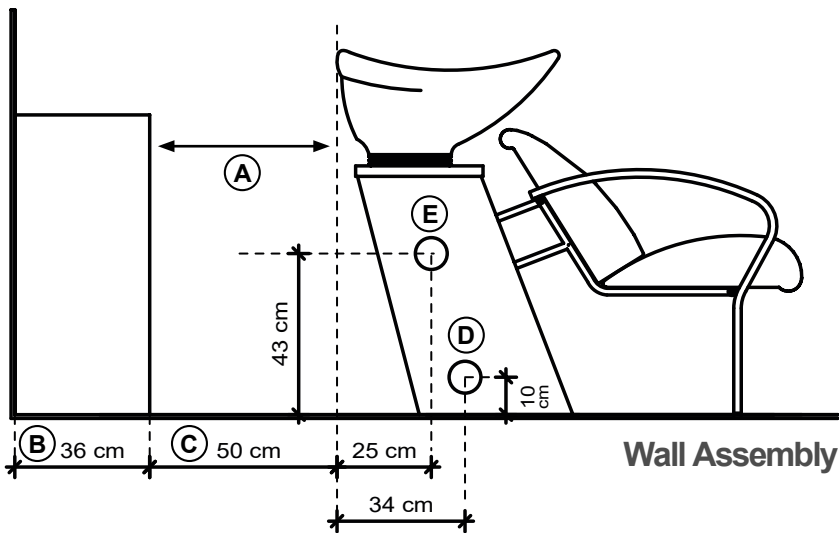

*Faenza*  
HAIR WASH STATION

- (A) Work space
- (B) 36 cm for "Service Centre" cabinet  
48 cm for "Wall System" cabinet
- (C) Variable measurement - No less than 50 cm
- (D) Hot and cold water inlet tube
- (E) Water outlet tube
- (F) Measurement from wall
- (G) Water Inlet 3/8" - Outlet ø40

*Faenza*  
HAIR WASH STATION

The Dimensions are in centimeters.

**Gulfstream**

*Faenza*  
HAIR WASH STATION

**Ground Assembly**

- (A) Work space
- (B) 14.2" for "Service Centre" cabinet  
18.9" for "Wall System" cabinet
- (C) Variable measurement - No less than 19.7"
- (D) Hot and cold water inlet tube
- (E) Water outlet tube
- (F) Measurement from wall
- (G) Water Inlet 3/8" - Outlet ø40

**Wall Assembly**

*Faenza*  
HAIR WASH STATION

The Dimensions are in inches.

**Gulfstream**