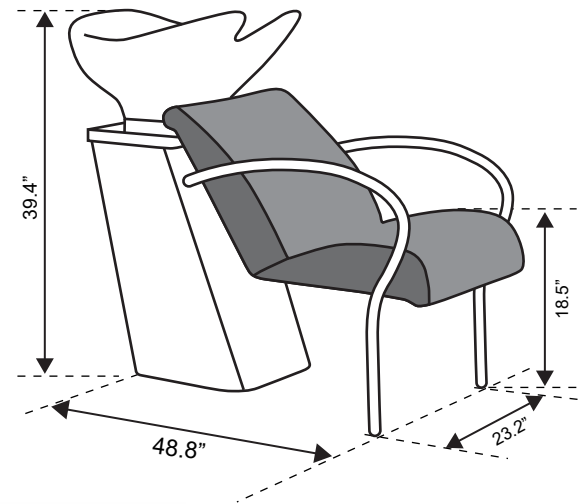

*Faenza*  
HAIR WASH STATION

- (A) Work space
- (B) 36 cm for "Service Centre" cabinet  
48 cm for "Wall System" cabinet
- (C) Variable measurement - No less than 50 cm
- (D) Hot and cold water inlet tube
- (E) Water outlet tube
- (F) Measurement from wall
- (G) Water Inlet 3/8" - Outlet ø40

*Faenza*  
HAIR WASH STATION

The Dimensions are in centimeters.

**Gulfstream**

*Faenza*  
HAIR WASH STATION

**Ground Assembly**

- (A) Work space
- (B) 14.2" for "Service Centre" cabinet  
18.9" for "Wall System" cabinet
- (C) Variable measurement - No less than 19.7"
- (D) Hot and cold water inlet tube
- (E) Water outlet tube
- (F) Measurement from wall
- (G) Water Inlet 3/8" - Outlet ø40

**Wall Assembly**

*Faenza*  
HAIR WASH STATION

The Dimensions are in inches.

**Gulfstream**