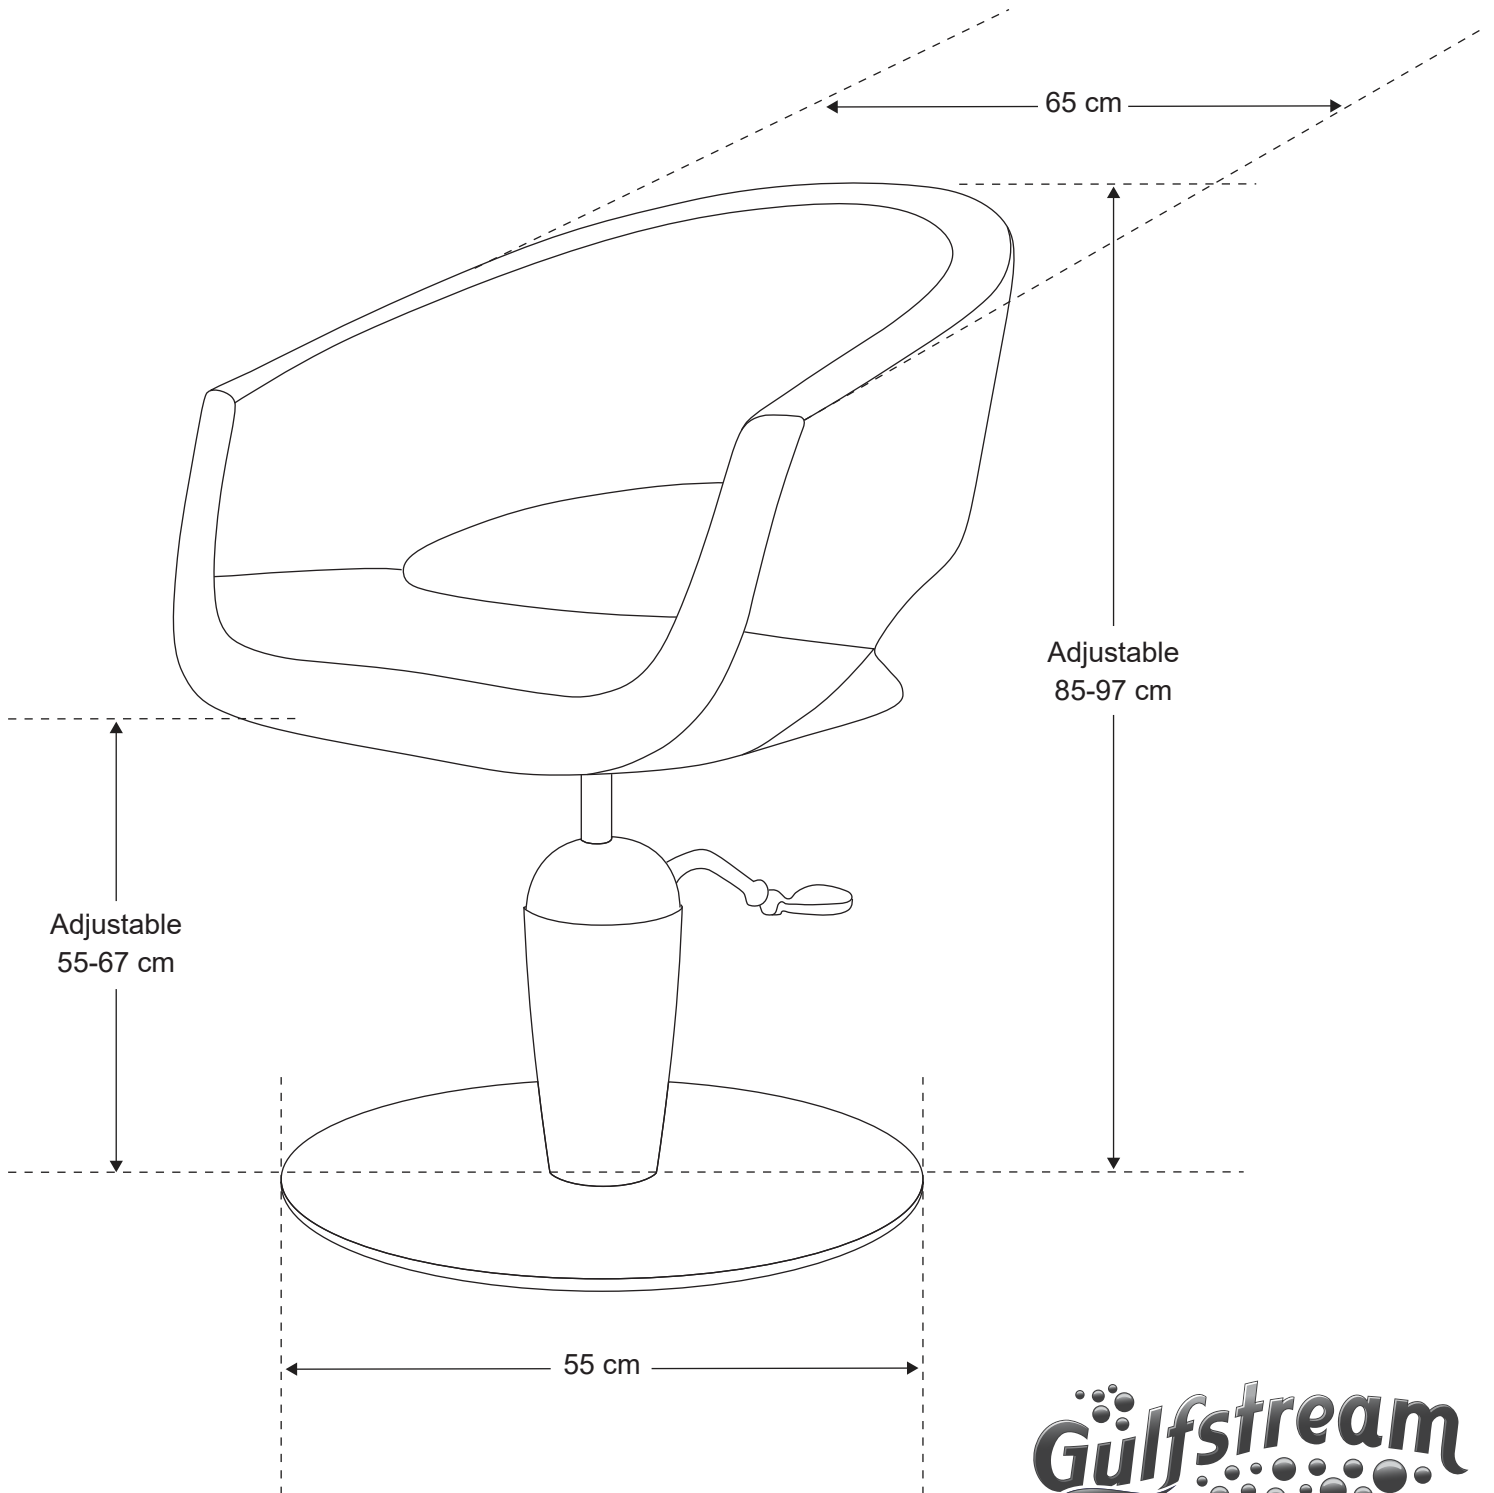

CIRUS

CIRUS STYLING SALON CHAIR DIMENSIONS

The Dimensions are in inches.

www.gulfstreaminc.com

CIRUS

CIRUS STYLING SALON CHAIR DIMENSIONS

The Dimensions are in centimeters.

www.gulfstreaminc.com