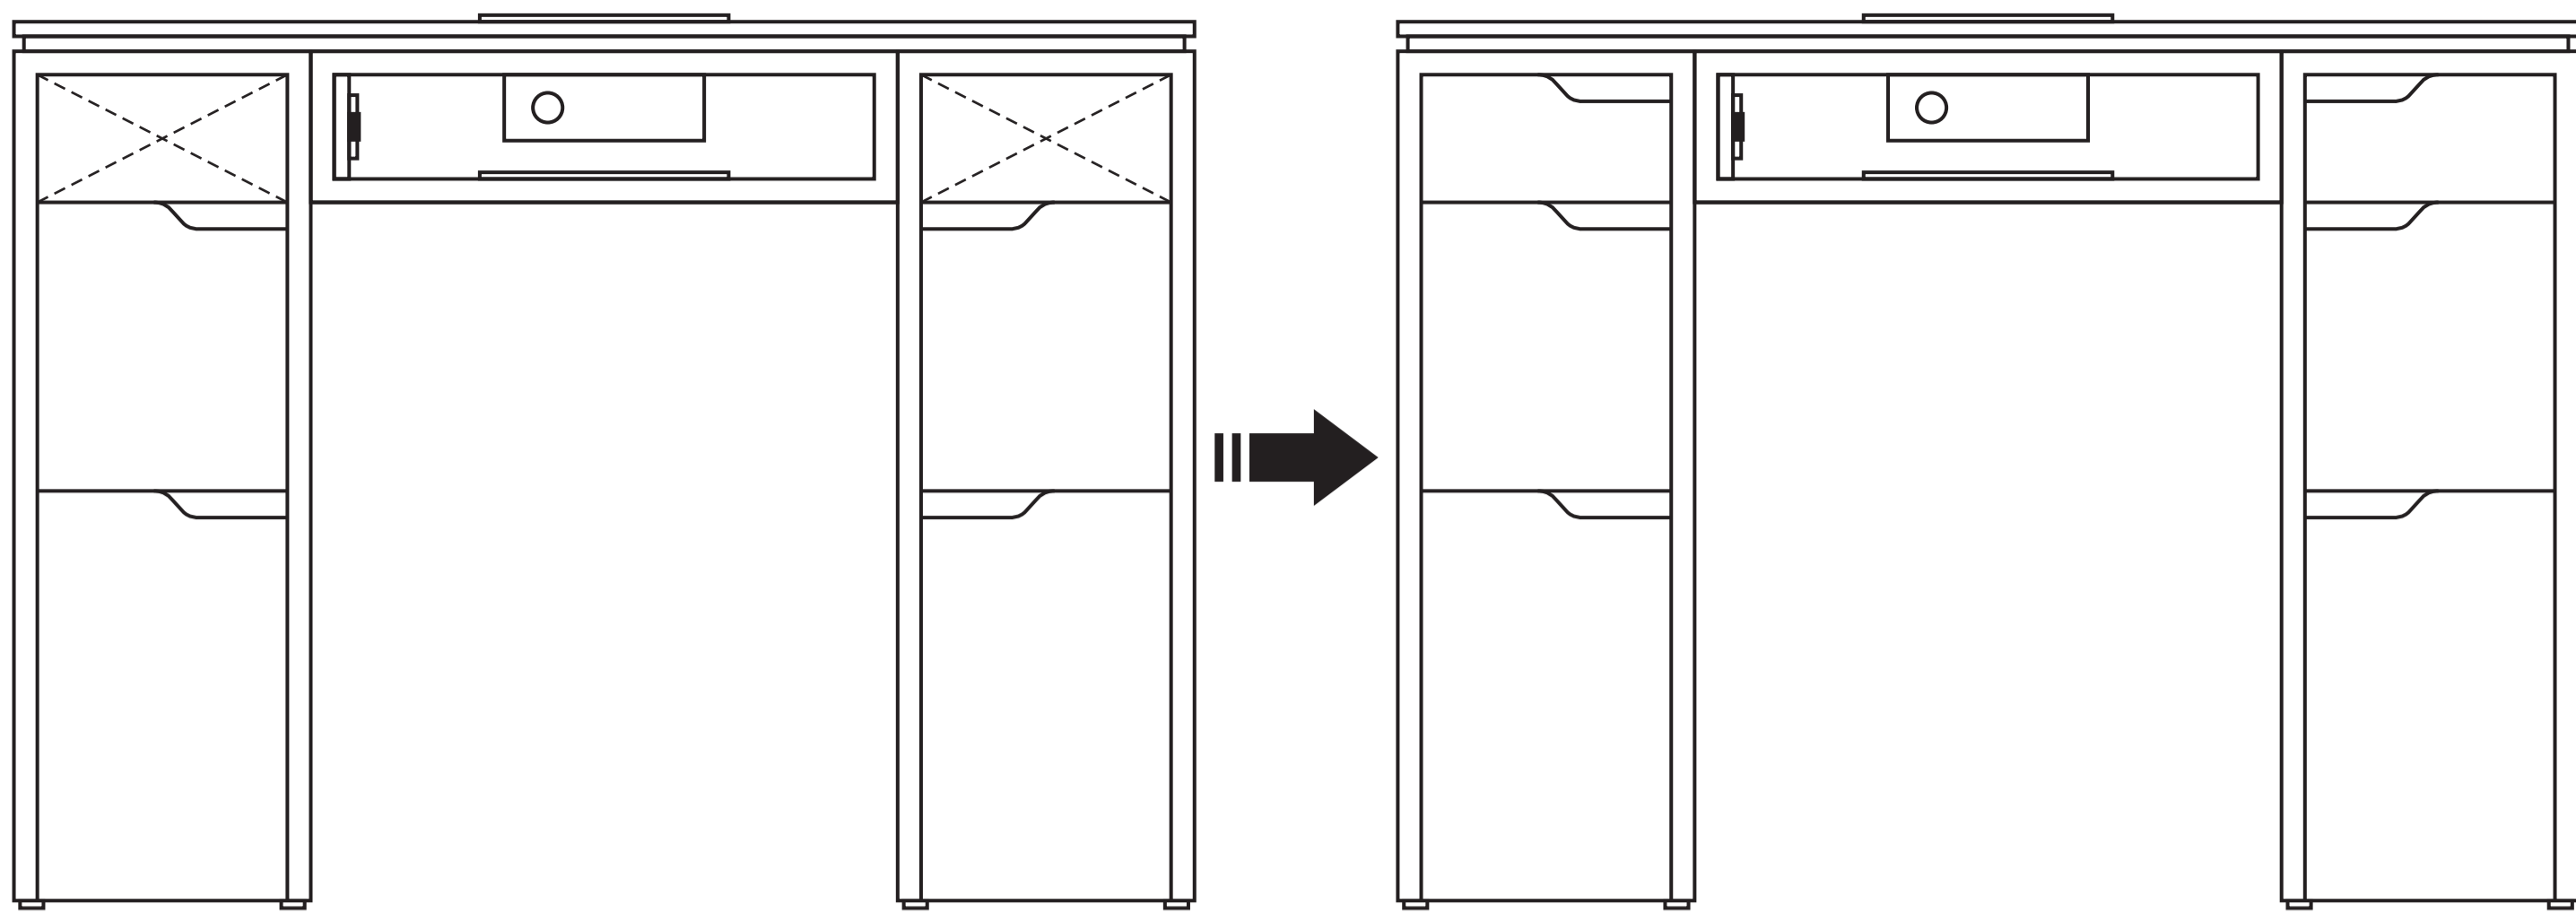

5

Finish

L41" X W18" X H30"

M6 x 30

SCREWS - 8PCS

WASHERS - 8PCS

STICKER - 6PCS

WRENCH - 1PC