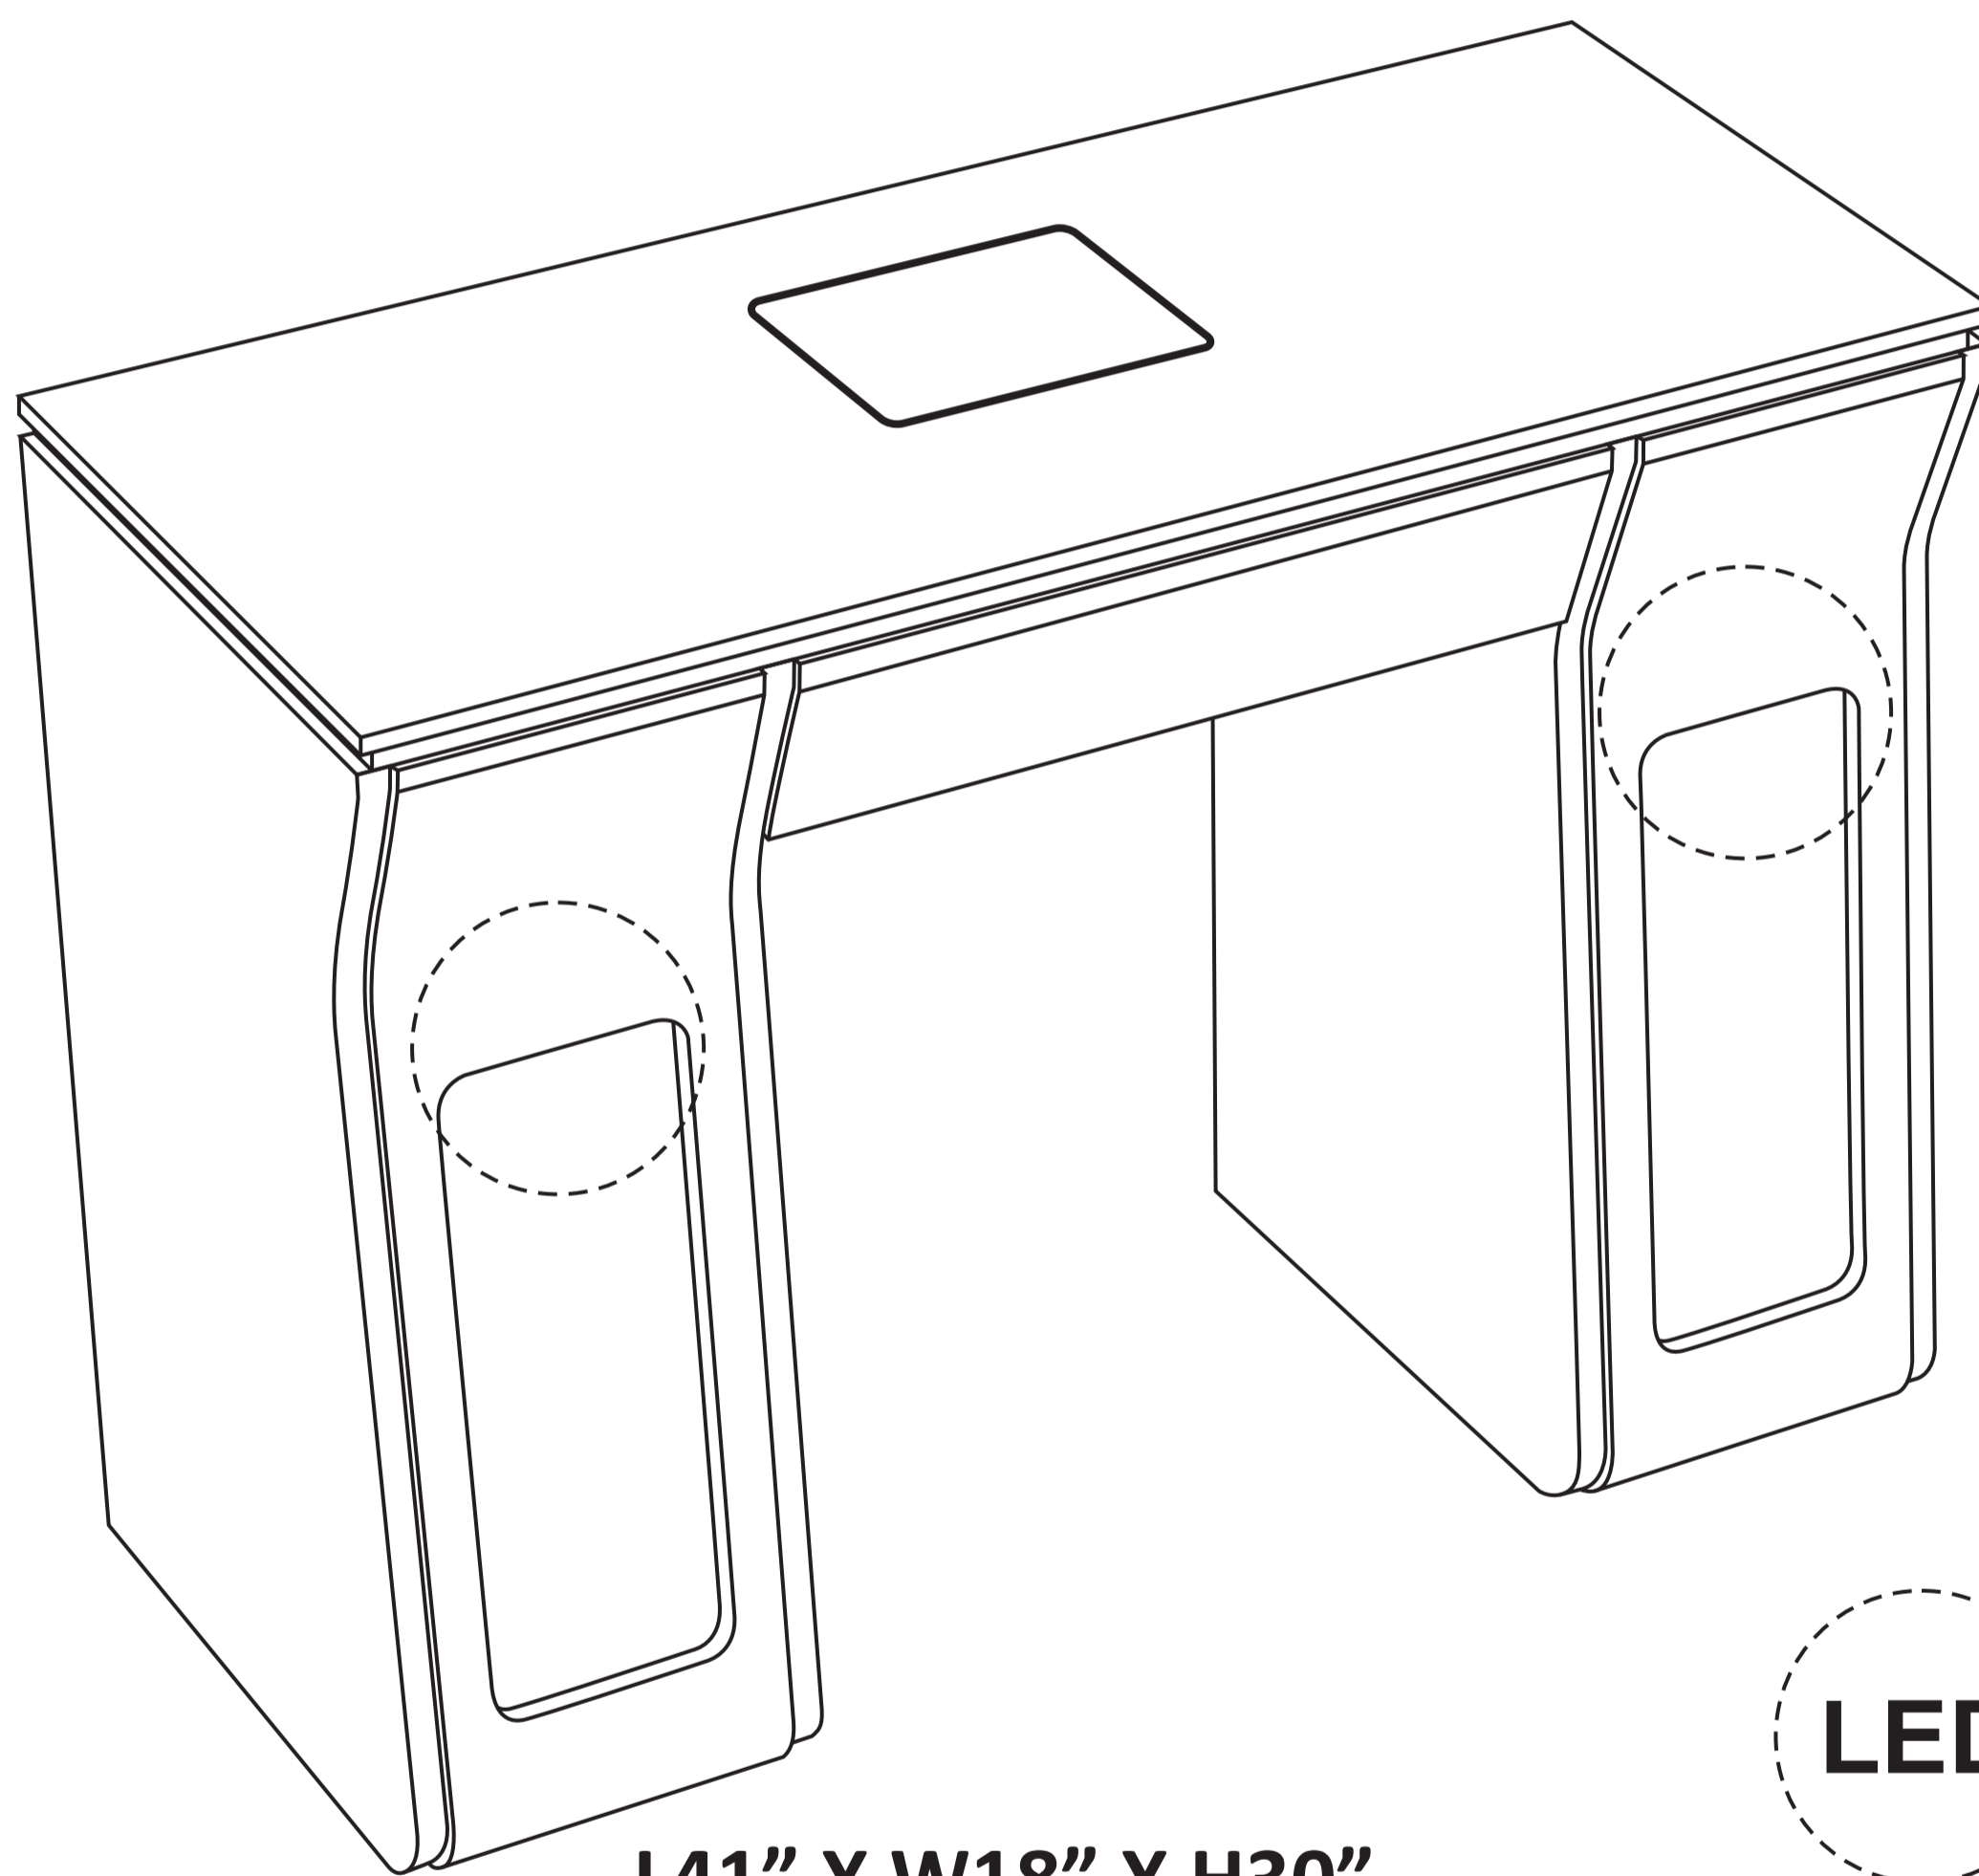

5

Finish

L41" X W18" X H30"

M6 x 30

SCREWS - 8PCS

WASHERS - 8PCS

STICKER - 6PCS

WRENCH - 1PC