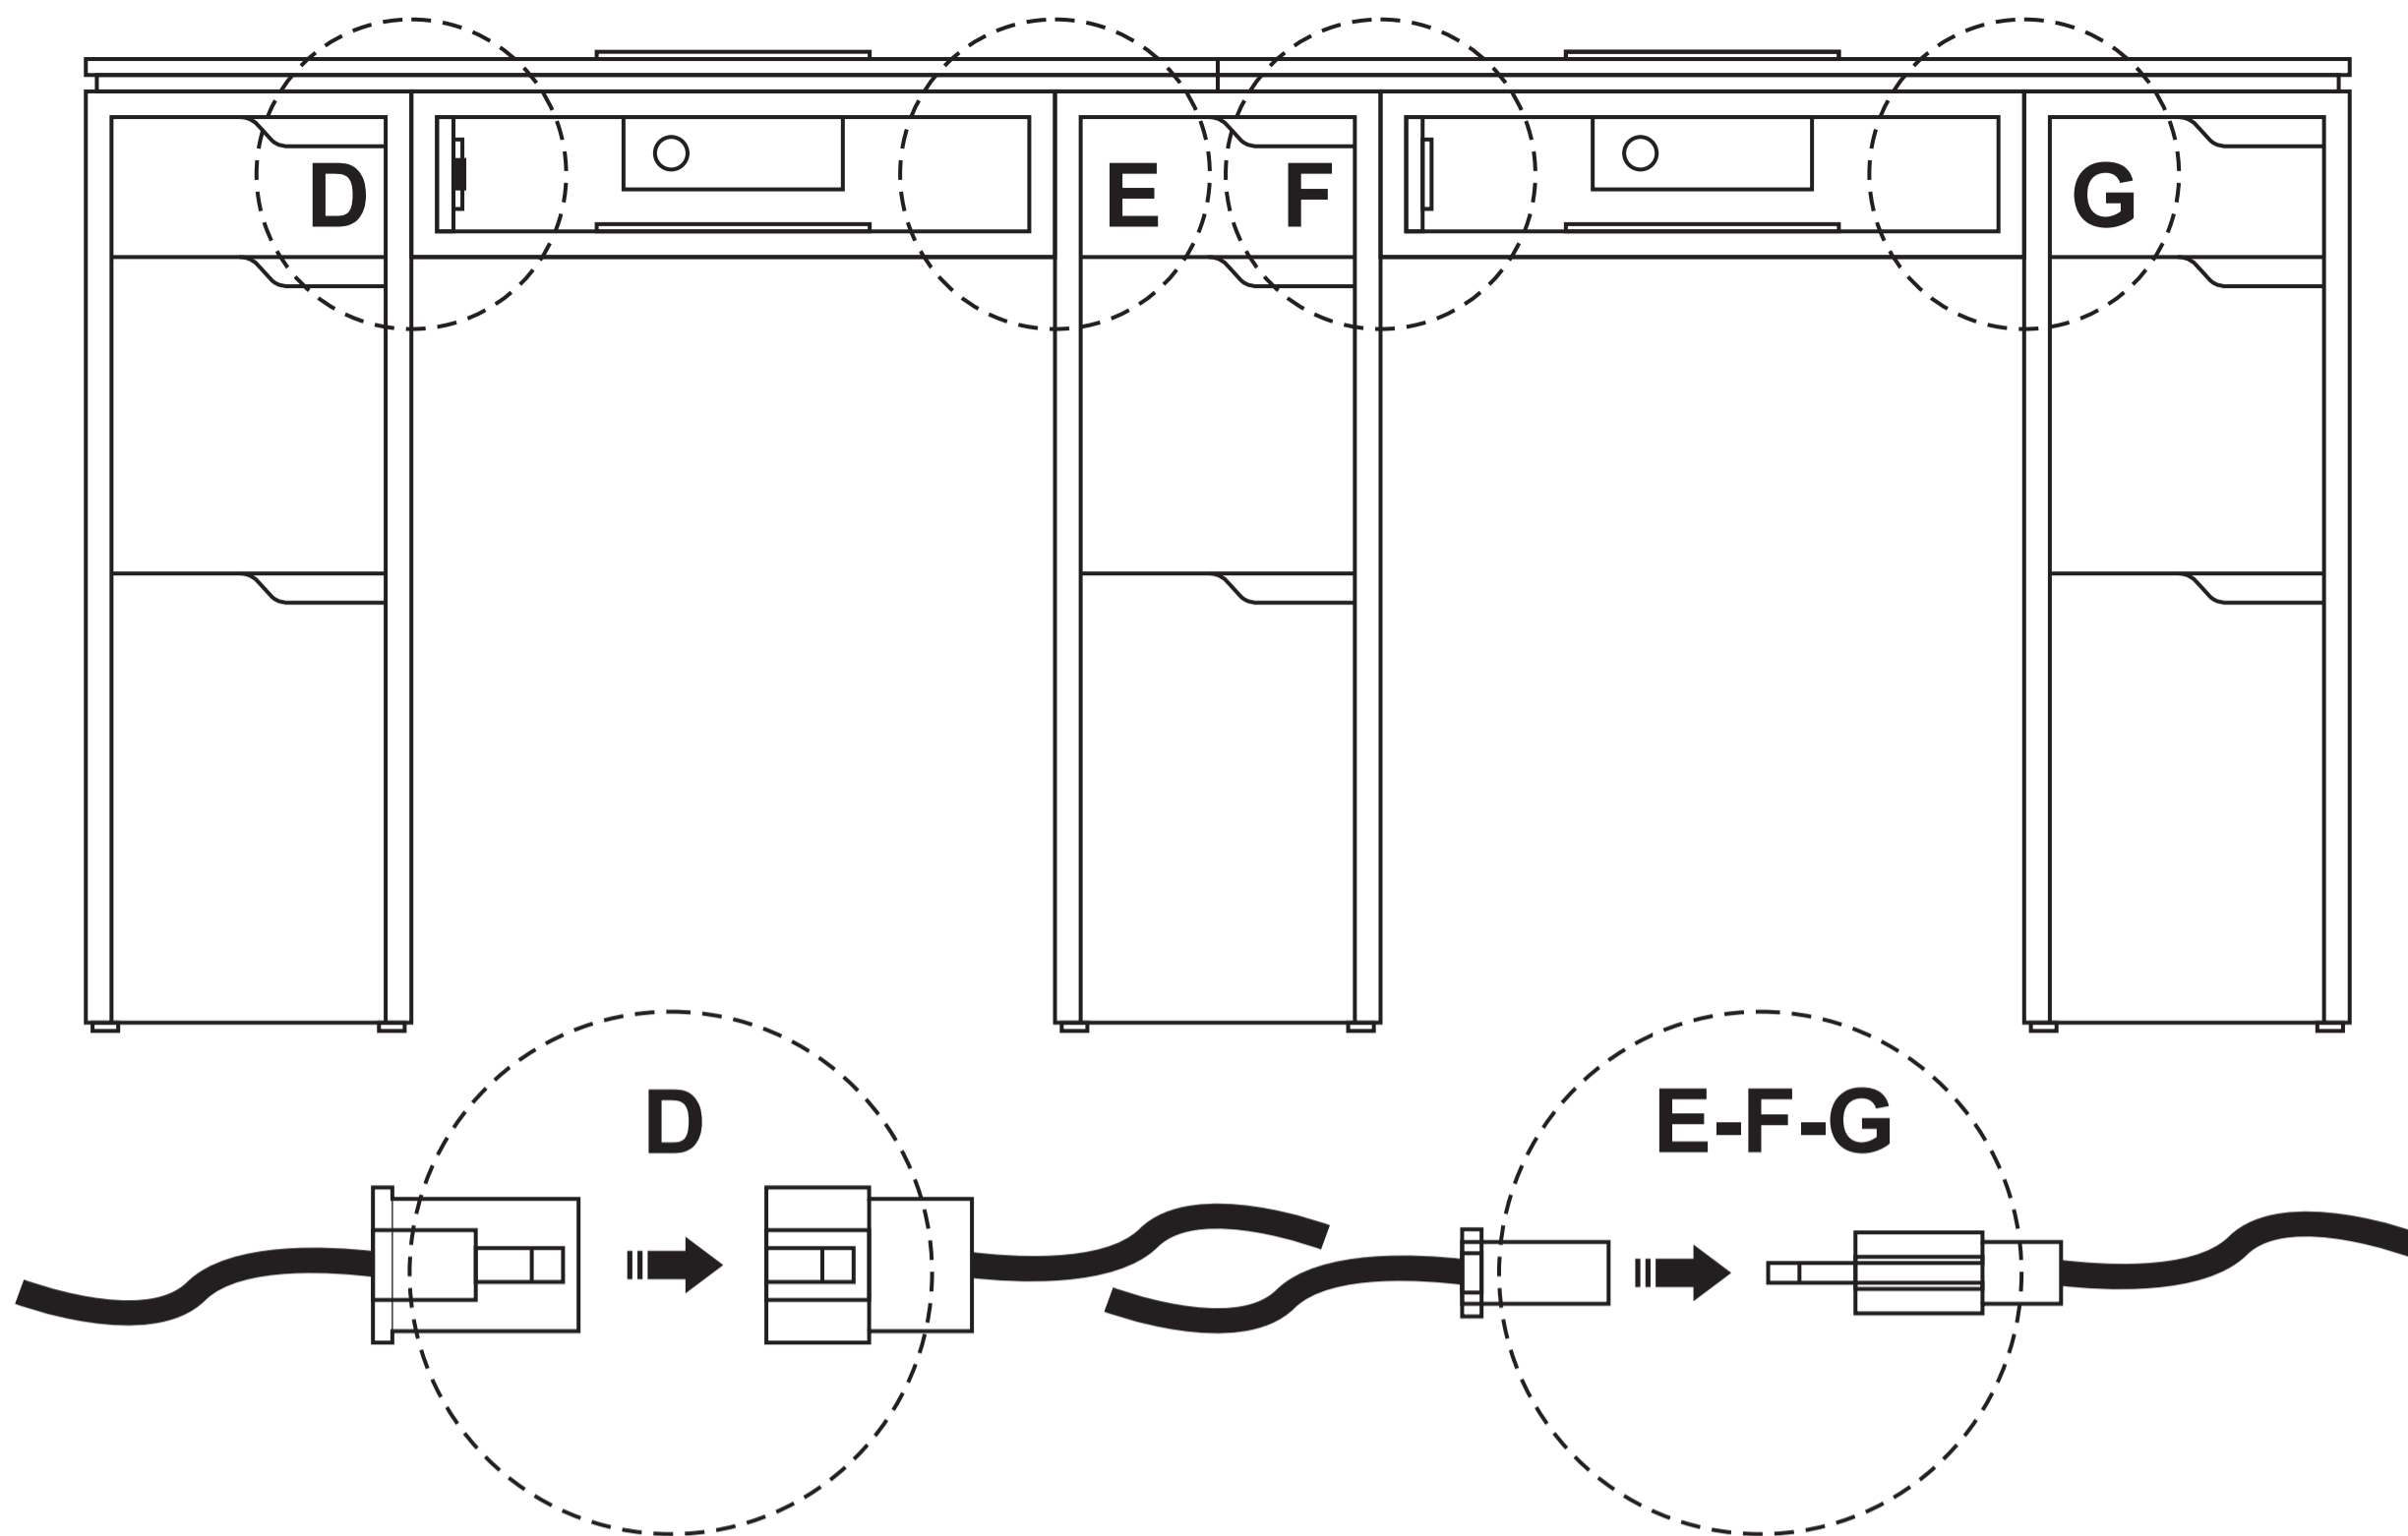

### Finish

L72" X W18" X H30"

M6 x 30

SCREWS - 16PCS

WASHERS - 16PCS

STICKER - 12PCS

WRENCH - 1PC