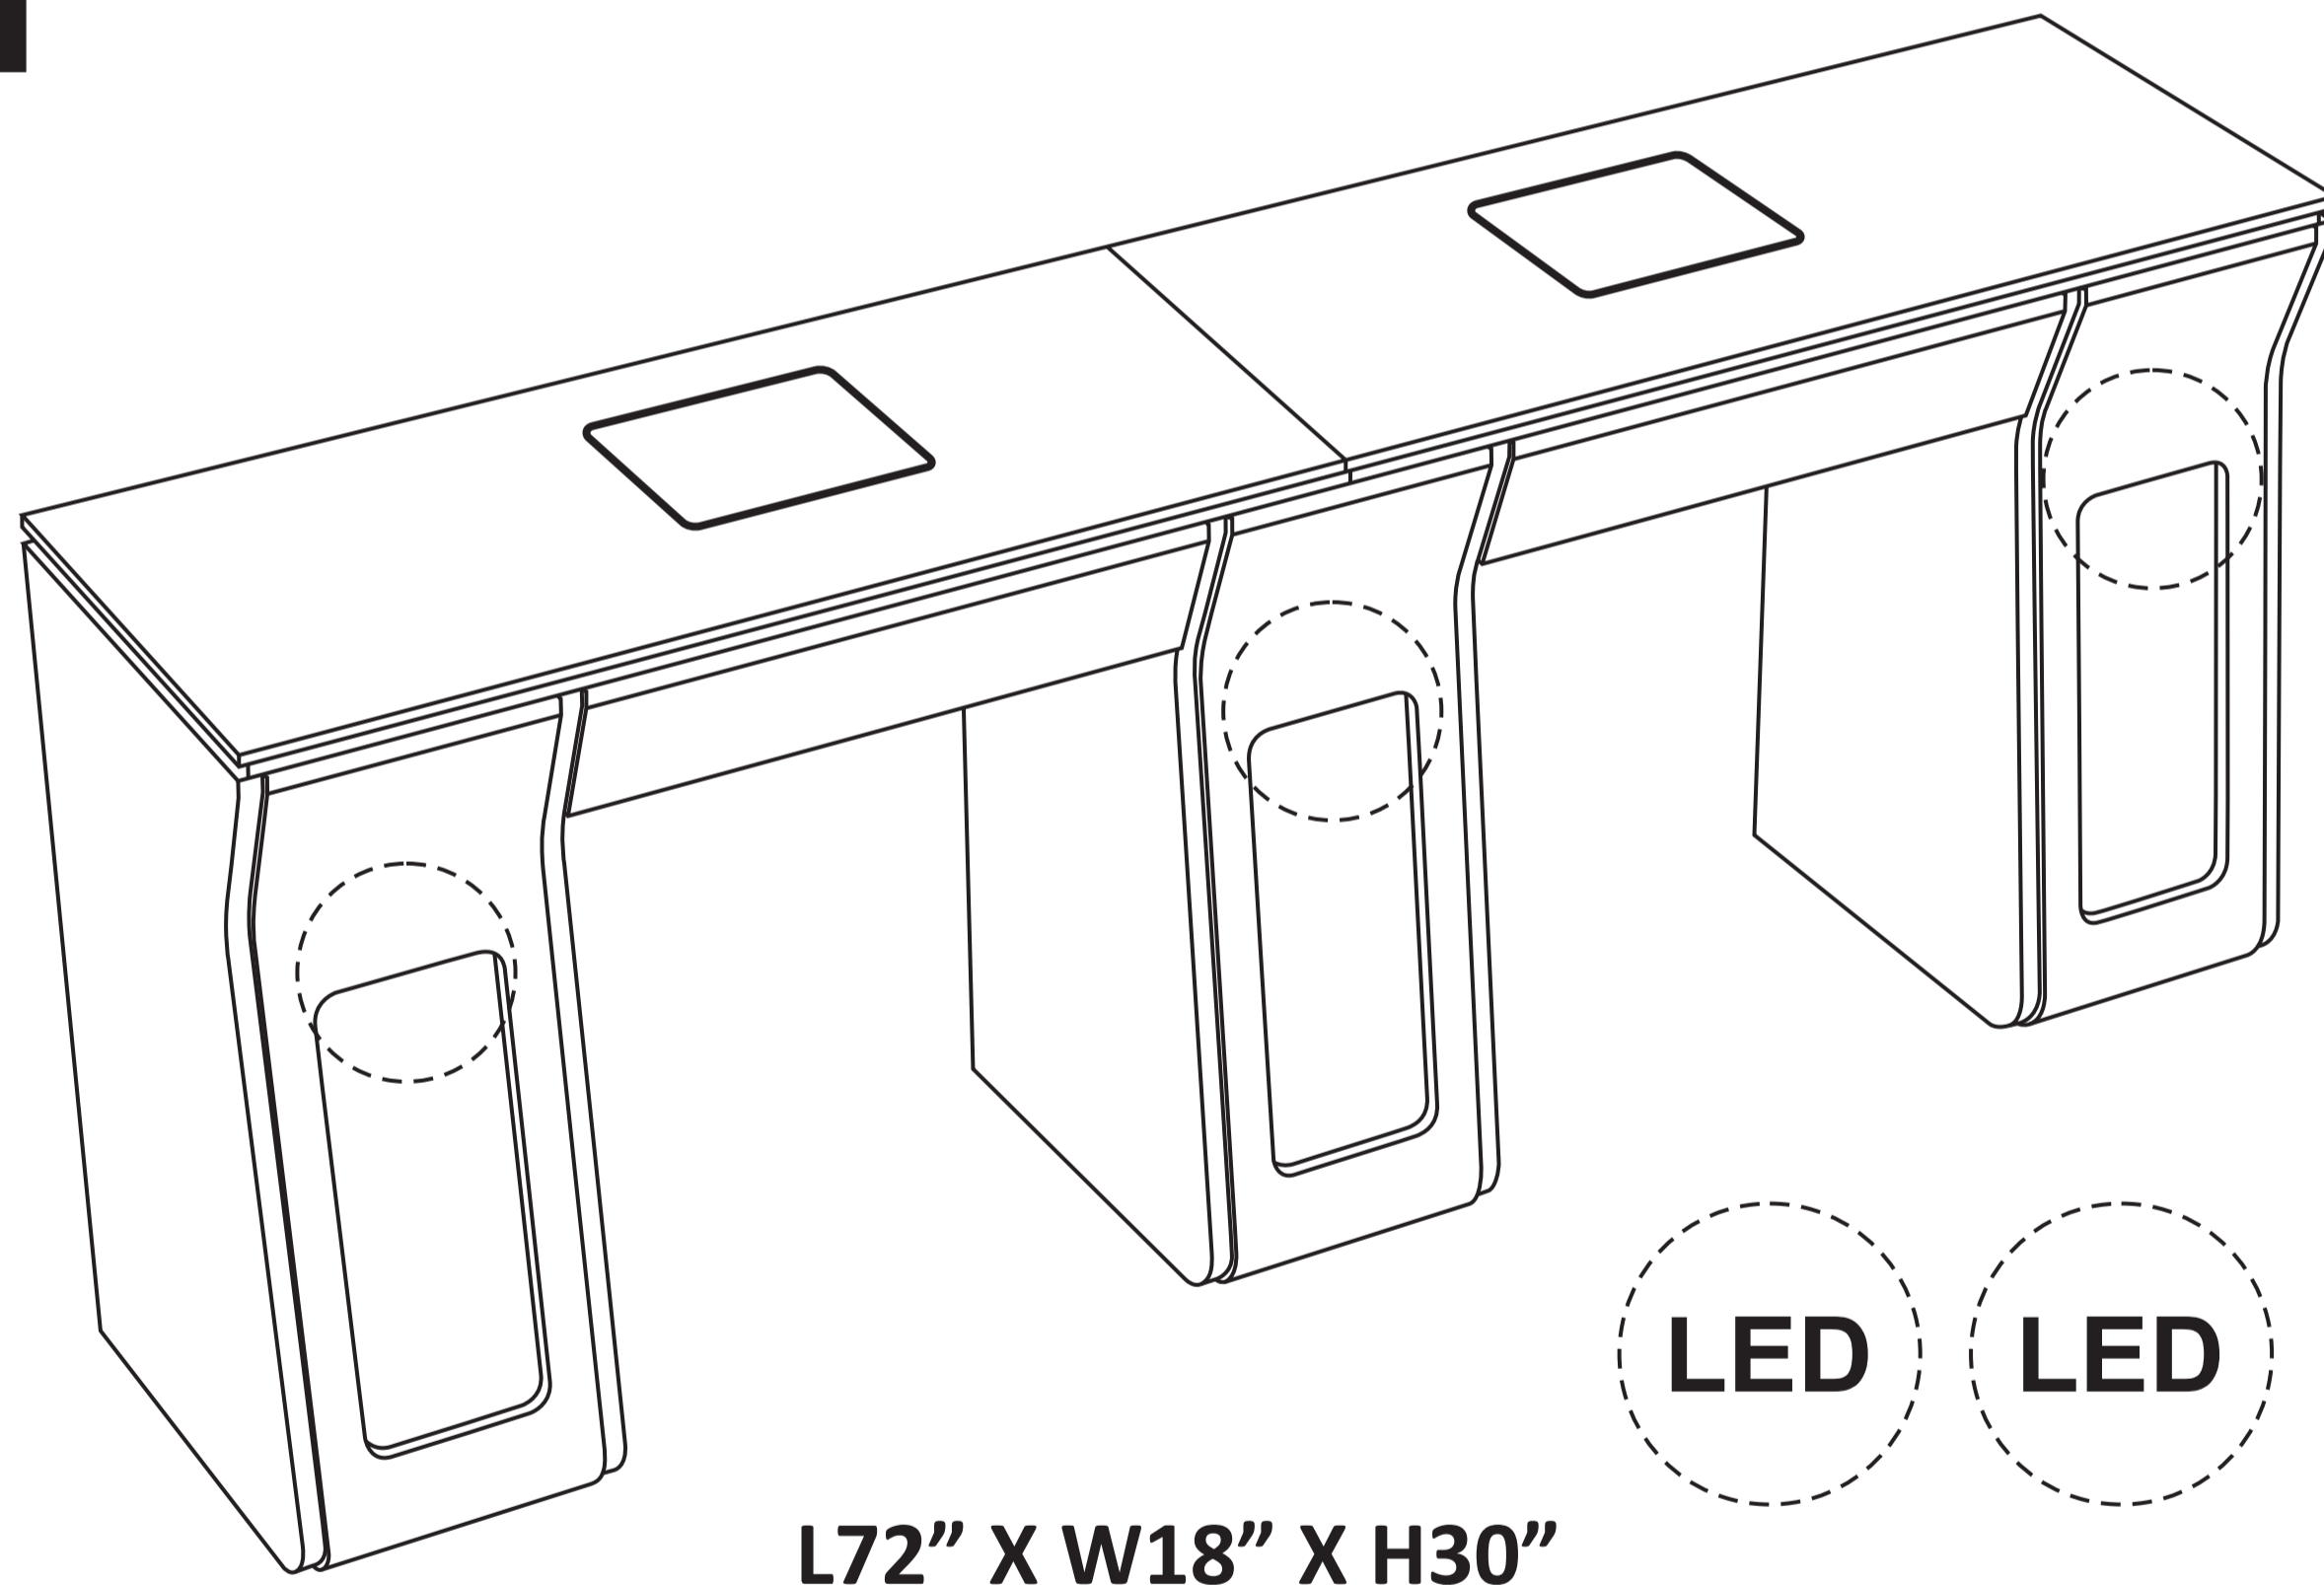

### Finish

L72" X W18" X H30"

M6 x 30

SCREWS - 16PCS

WASHERS - 16PCS

STICKER - 12PCS

WRENCH - 1PC