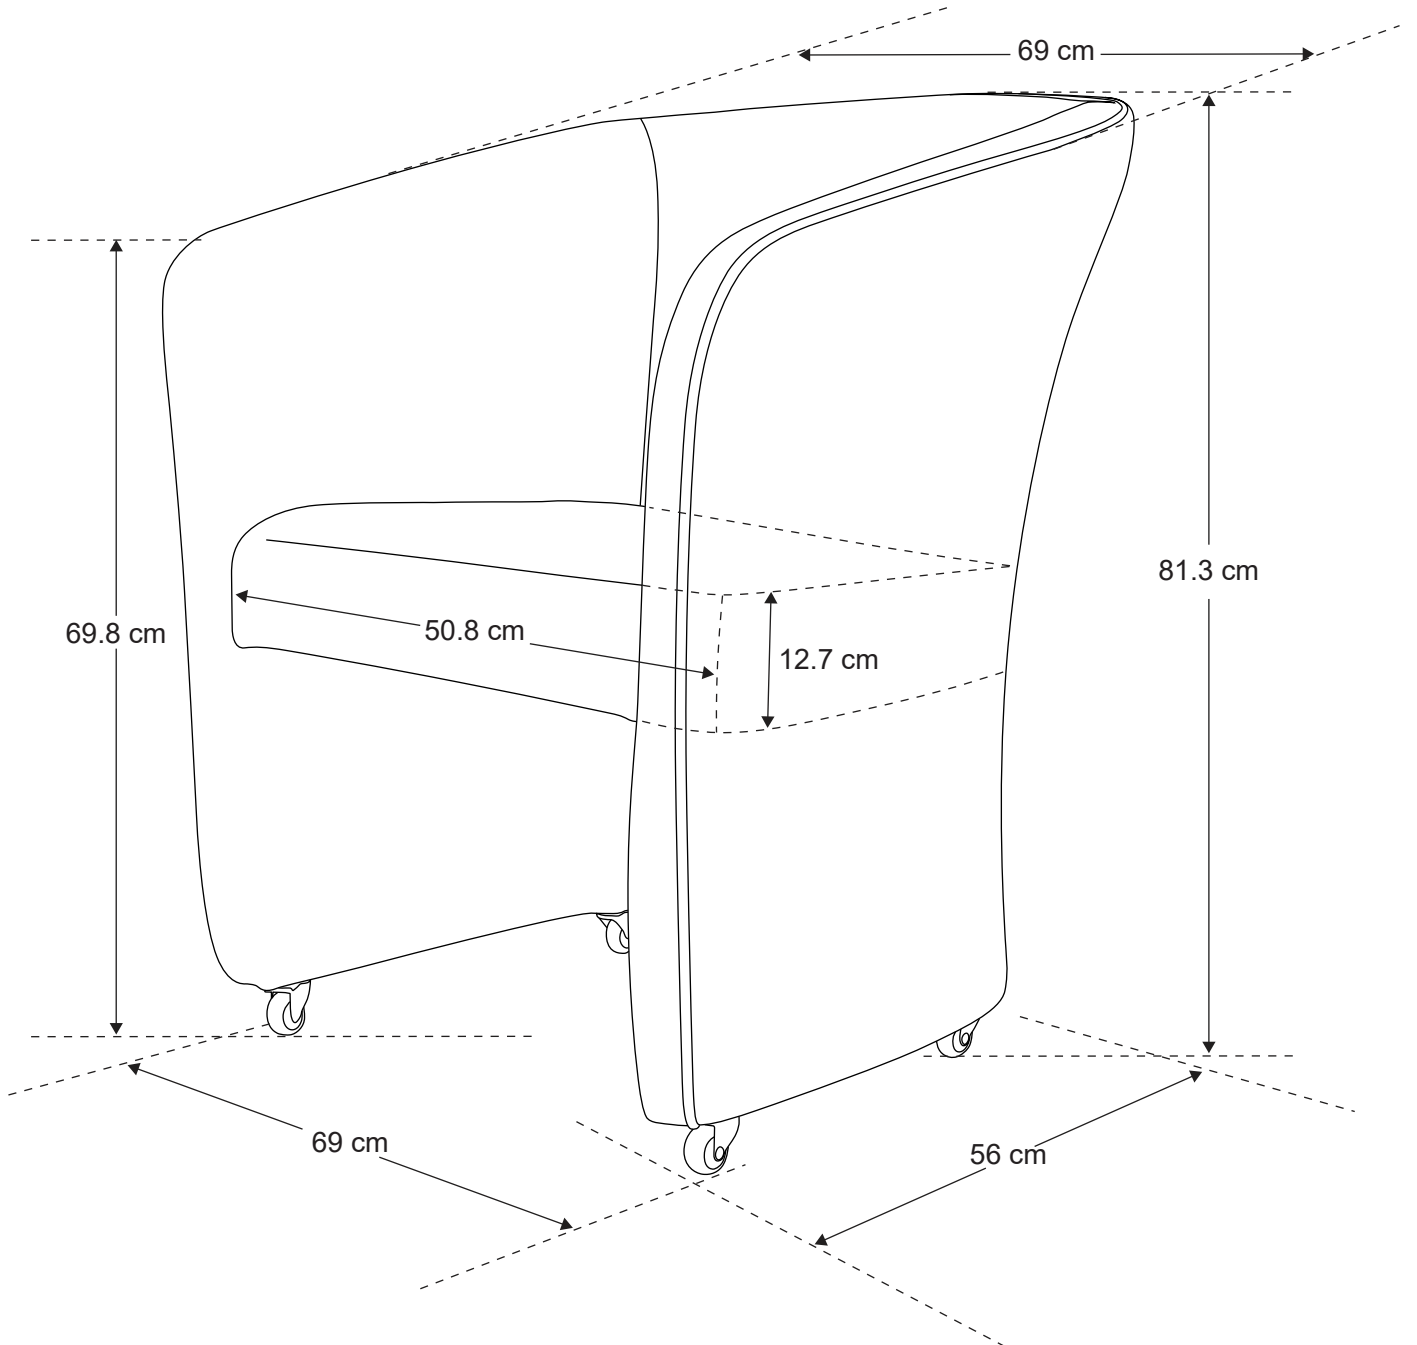

# CHIQ QUILTED TUBE CHAIR DIMENSIONS

The Dimensions are in inches.

[www.gulfstreaminc.com](http://www.gulfstreaminc.com)

# CHI Q QUILTED TUBE CHAIR DIMENSIONS

The Dimensions are in centimeters.

[www.gulfstreaminc.com](http://www.gulfstreaminc.com)