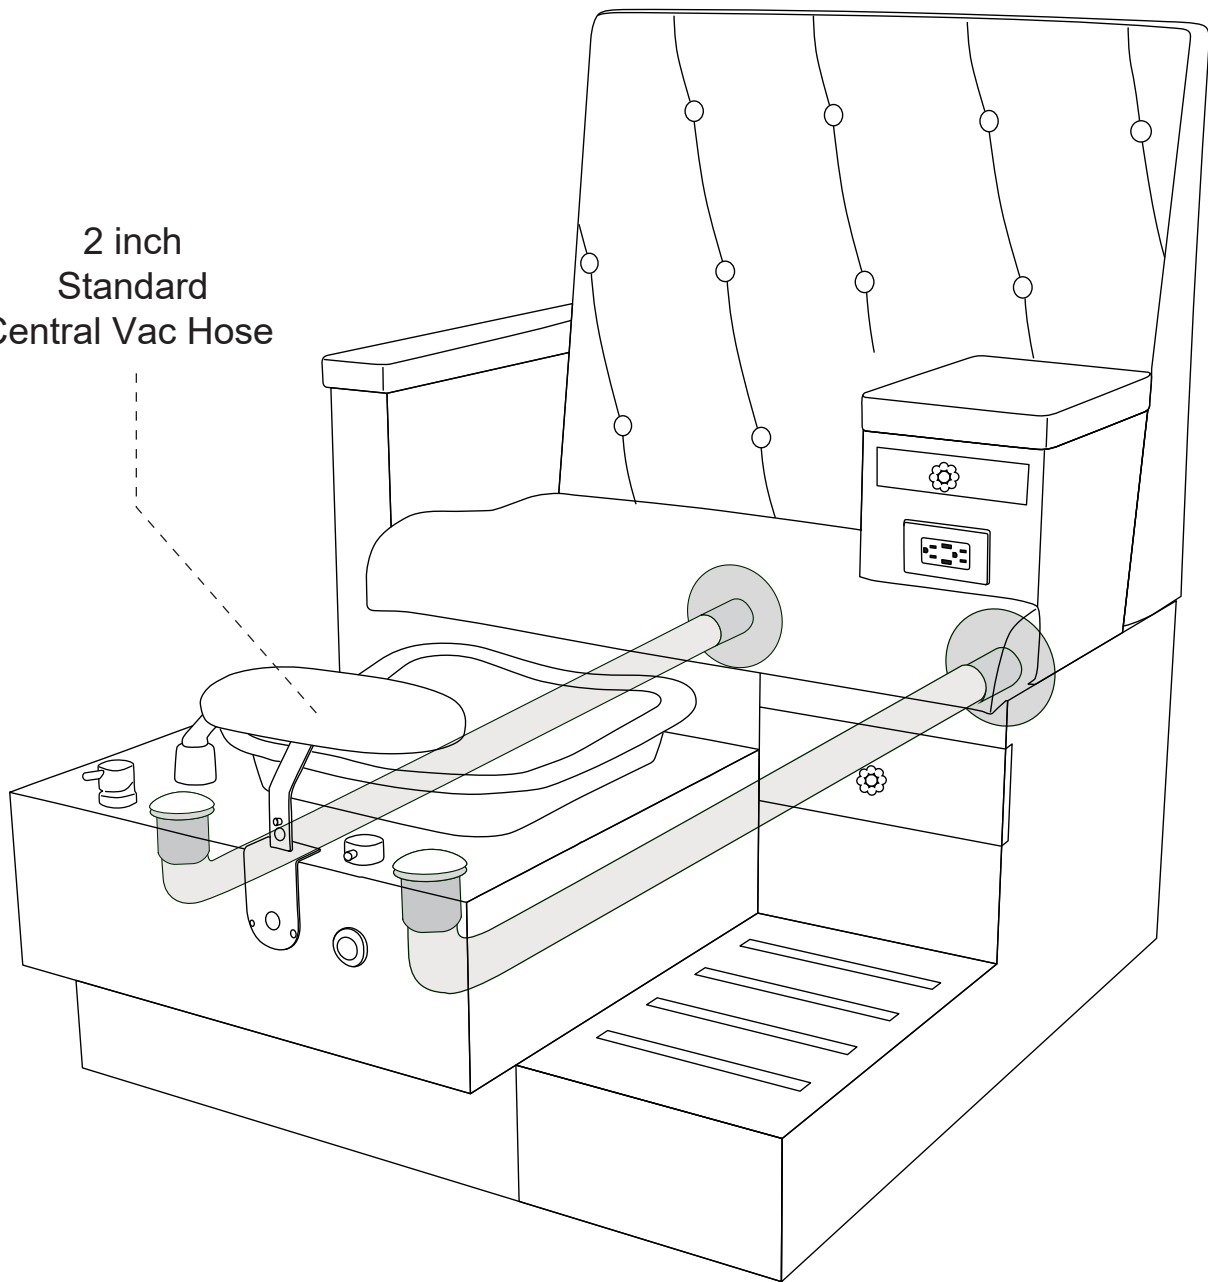

# Vienna Bench

with Ventilation

2 inch  
Standard  
Central Vac Hose

# INSTALLATIONS

Remove the seat cushion  
for drainage & plumbing connections