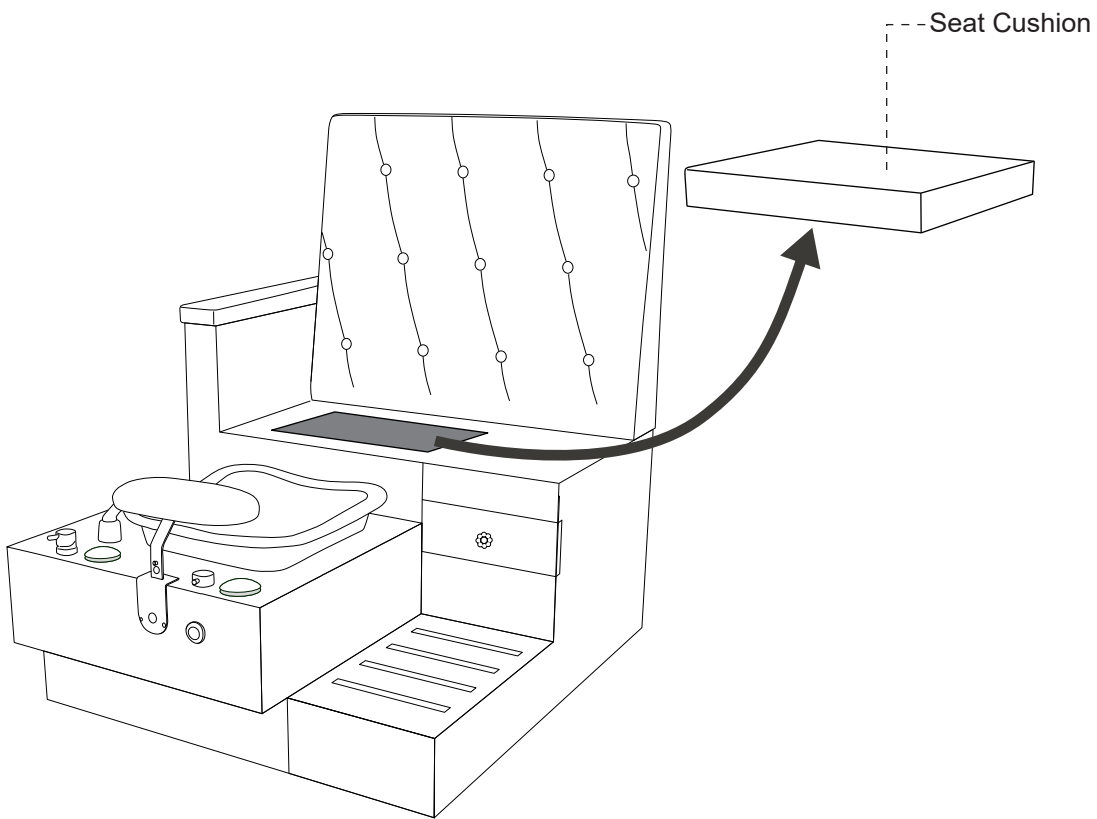

# Vienna Bench

with Ventilation

2 inch  
Standard  
Central Vac Hose

# INSTALLATIONS

Remove the seat cushion  
for drainage & plumbing connections