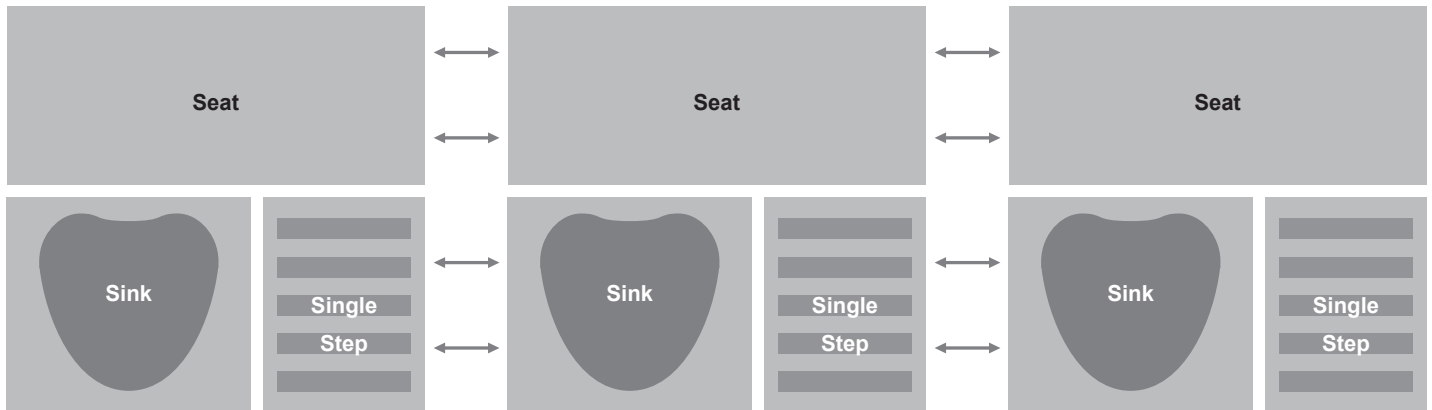

SINGLE, DOUBLE, TRIPLE TIFFANY BENCH ASSEMBLY INSTRUCTIONS

Included Hardware for Single Bench**Important Safety Instructions**

Obey the following warnings:

- Keep bystanders and children away from the product you are assembling at all times.
- Do not connect power supply to the machine until instructed to do so.
- Do not assemble this machine outdoors or in a wet or moist location.
- Make sure assembly is done in an appropriate work space away from foot traffic and exposure to bystanders.
- Some components of the machine can be heavy or awkward. Use a second person when doing the assembly steps involving these parts. Do not do steps that involve heavy lifting or awkward movements on your own.
- Set up this machine on a solid, level, horizontal surface.
- Do not try to change the design or functionality of this unit. This could compromise the safety of this unit and will void the warranty.
- Do not use until the machine has been fully assembled and inspected for correct performance in accordance with the Owner's Manual.
- Read and understand the complete Owner's Manual supplied with this machine before first use. Keep the Owner's and Assembly Manuals for future reference.
- Do all assembly steps in the sequence given. Incorrect assembly can lead to injury or malfunctioning of the machine.

Included Hardware for Double Bench

Double Bench Assembly (2 Single Steps, Asymmetrical)

Double Bench Assembly (1 Double Step, Symmetrical)

Included Hardware for Triple Bench

Triple Bench Assembly (3 Single Steps)

Triple Bench Assembly (1 Single & 1 Double Step)

Manufacturer of Luxurious Pedicure Spas,
High Quality Salon and Spa Furnitures.

Gulfstream Inc.

Cambridge, Ontario, Canada N1R 5X5

Tel.: 519-622-0950

Fax: 519-622-6926