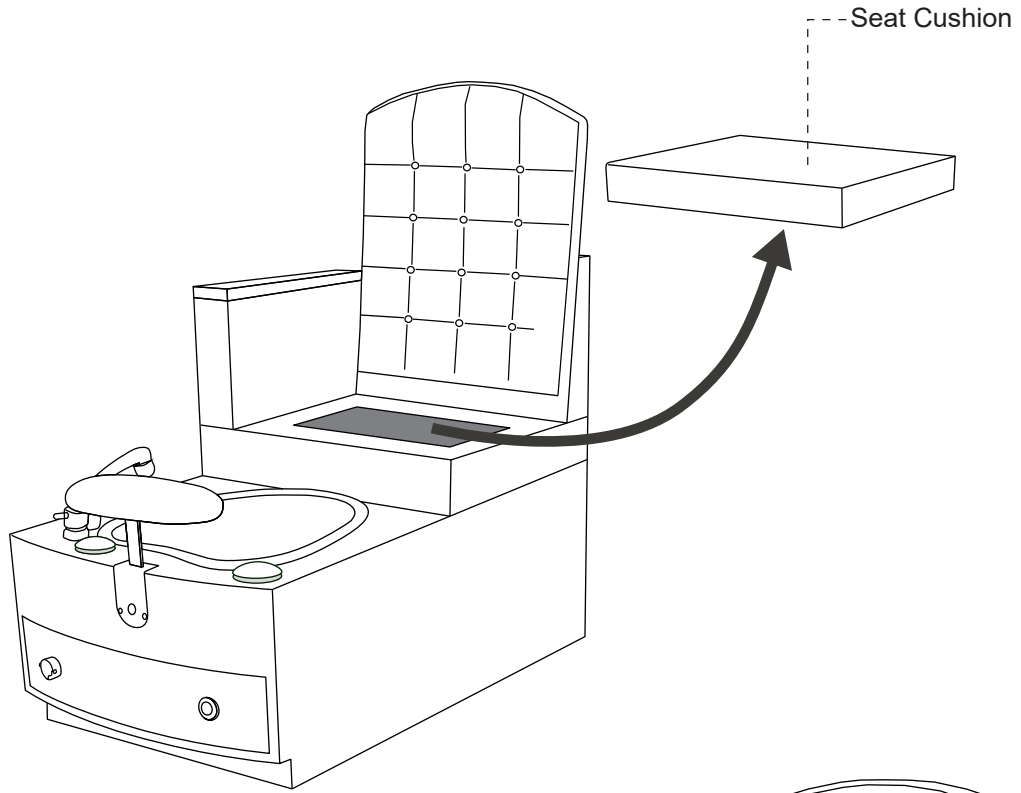

Paris

BENCH

with Ventilation

2 inch
Standard
Central Vac Hose

INSTALLATIONS

Remove the seat cushion for drainage & plumbing connections