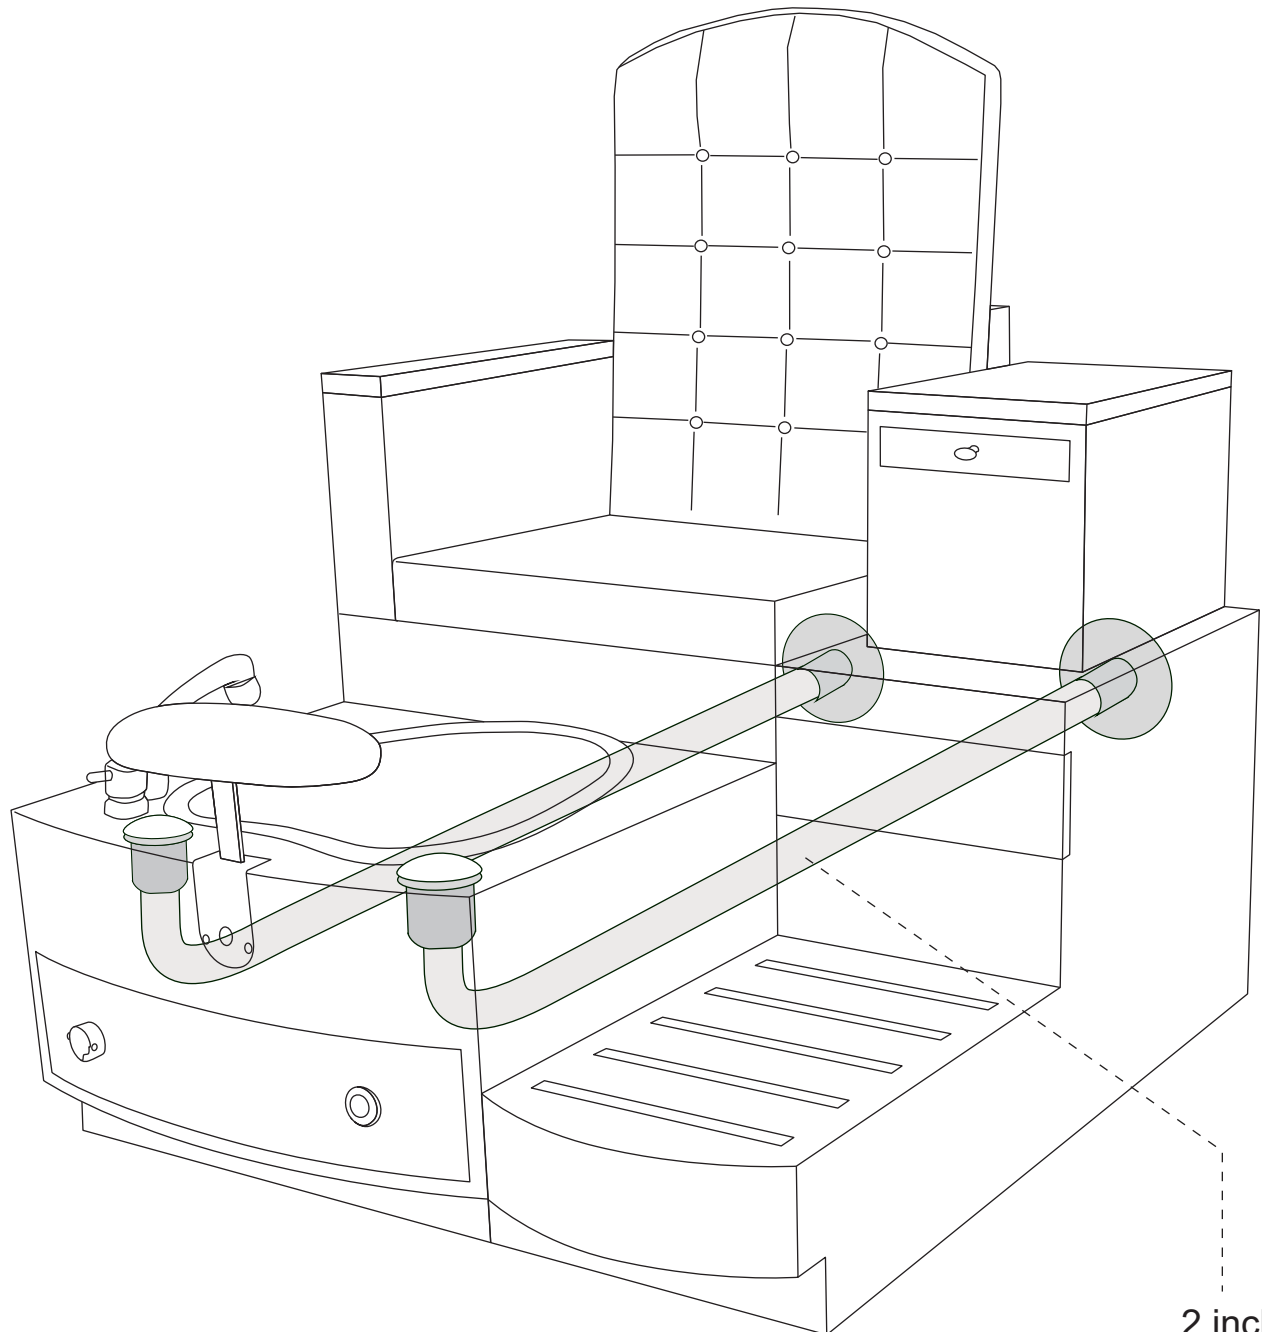

Paris

BENCH

with Ventilation

2 inch
Standard
Central Vac Hose

INSTALLATIONS

Remove the seat cushion for drainage & plumbing connections