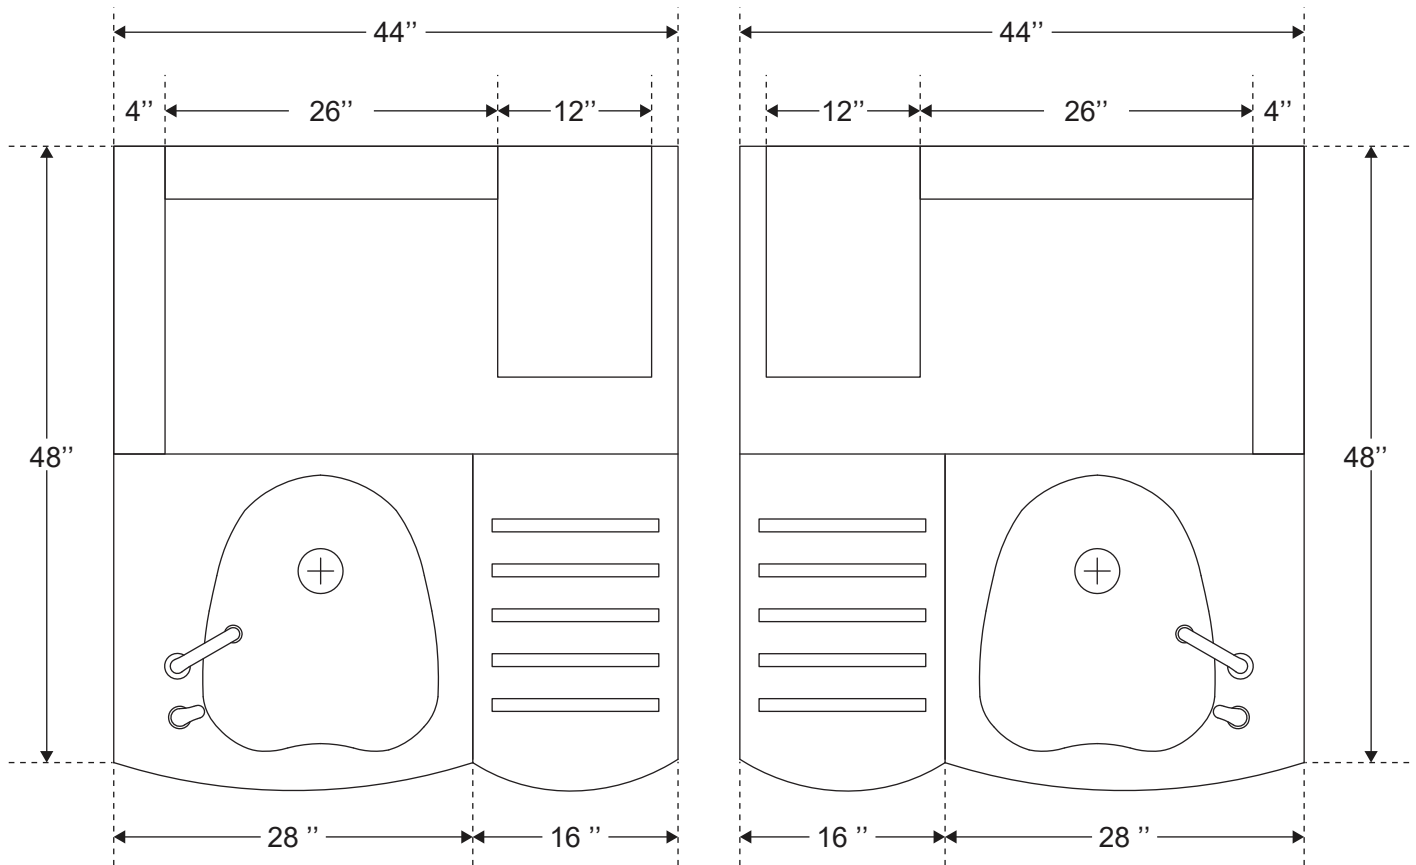

Paris

BENCH

PARIS SINGLE BENCH DIMENSIONS

Kick Plate = 4"

The Dimensions are in inches.

www.gulfstreaminc.com

Paris

BENCH

PARIS SINGLE BENCH DIMENSIONS

Kick Plate = 10.16 cm

The Dimensions are in centimeters.

www.gulfstreaminc.com

Paris

BENCH

PARIS SINGLE BENCH DIMENSIONS

Left Side Unit

Right Side Unit

The Dimensions are in inches.

www.gulfstreaminc.com

Paris

BENCH

PARIS SINGLE BENCH DIMENSIONS

The Dimensions are in centimeters.

www.gulfstreaminc.com