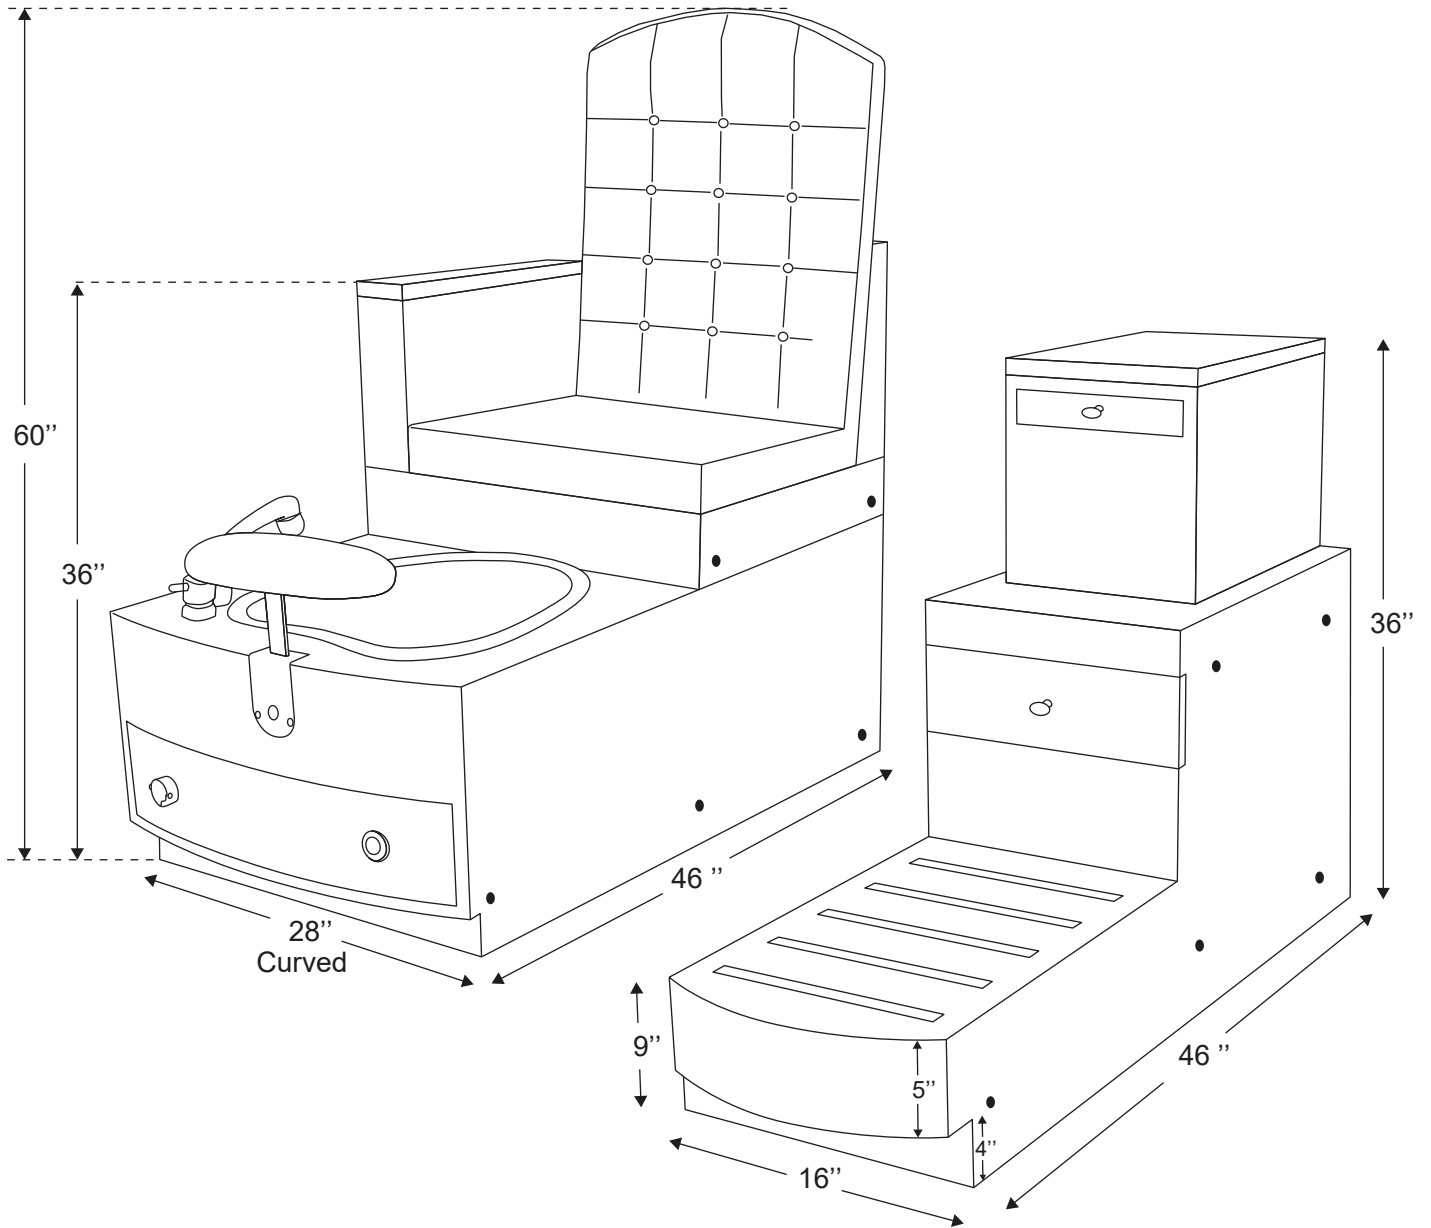

Paris

BENCH

PARIS SINGLE BENCH DIMENSIONS

Kick Plate = 4"

The Dimensions are in inches.

www.gulfstreaminc.com

Paris

BENCH

PARIS SINGLE BENCH DIMENSIONS

Kick Plate = 10.16 cm

The Dimensions are in centimeters.

www.gulfstreaminc.com

Paris

BENCH

PARIS SINGLE BENCH DIMENSIONS

Left Side Unit

Right Side Unit

The Dimensions are in inches.

www.gulfstreaminc.com

Paris

BENCH

PARIS SINGLE BENCH DIMENSIONS

The Dimensions are in centimeters.

www.gulfstreaminc.com