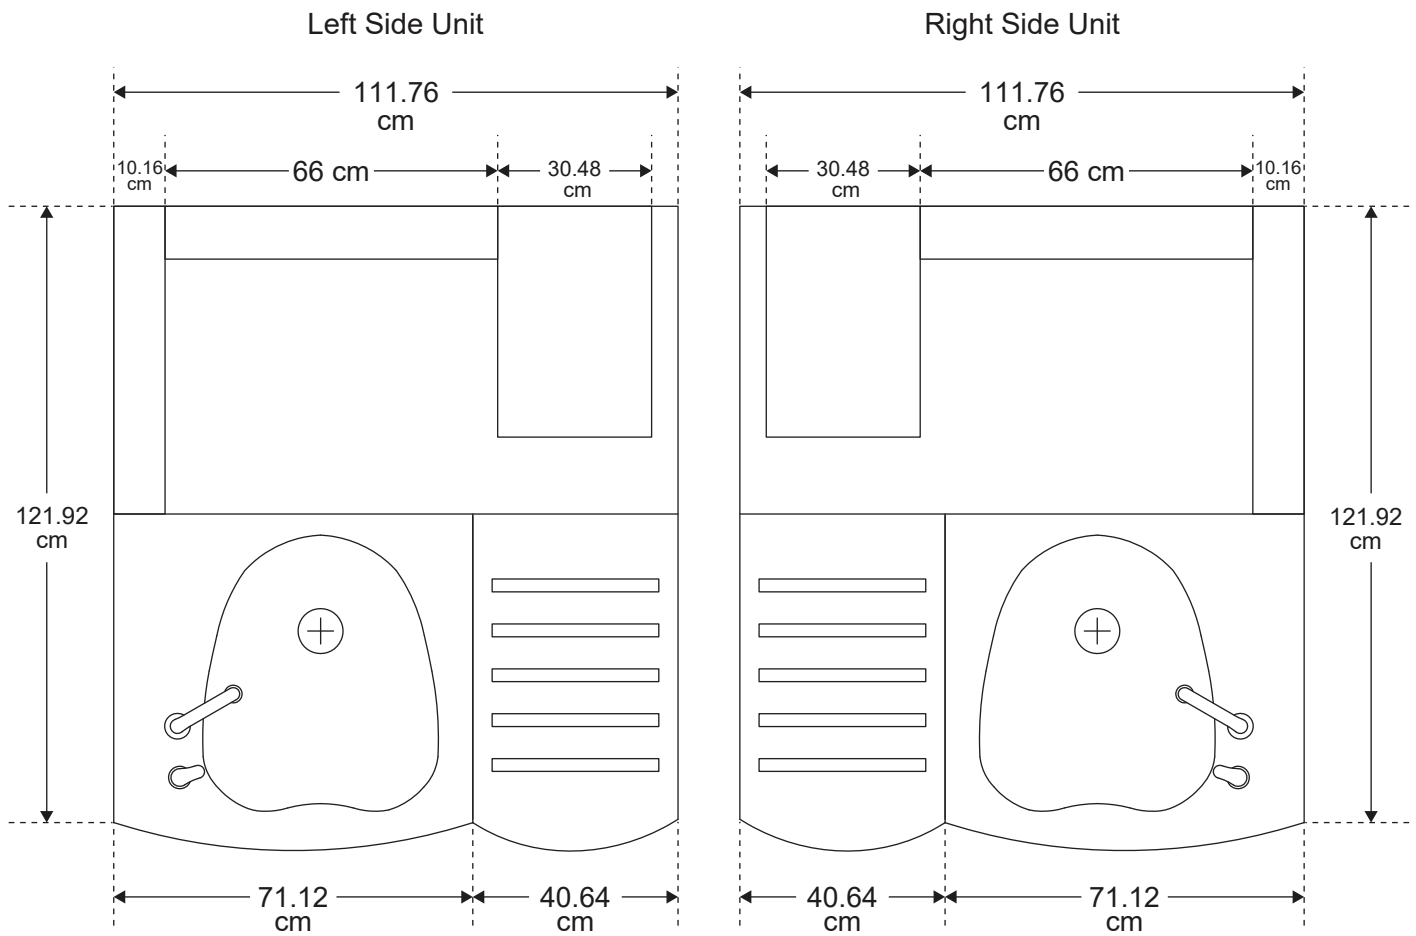

Paris

BENCH

PARIS SINGLE BENCH DIMENSIONS

Kick Plate = 4"

The Dimensions are in inches.

www.gulfstreaminc.com

Paris

BENCH

PARIS SINGLE BENCH DIMENSIONS

Kick Plate = 10.16 cm

The Dimensions are in centimeters.

www.gulfstreaminc.com

Paris

BENCH

PARIS SINGLE BENCH DIMENSIONS

Left Side Unit

Right Side Unit

The Dimensions are in inches.

www.gulfstreaminc.com

Paris

BENCH

PARIS SINGLE BENCH DIMENSIONS

The Dimensions are in centimeters.

www.gulfstreaminc.com