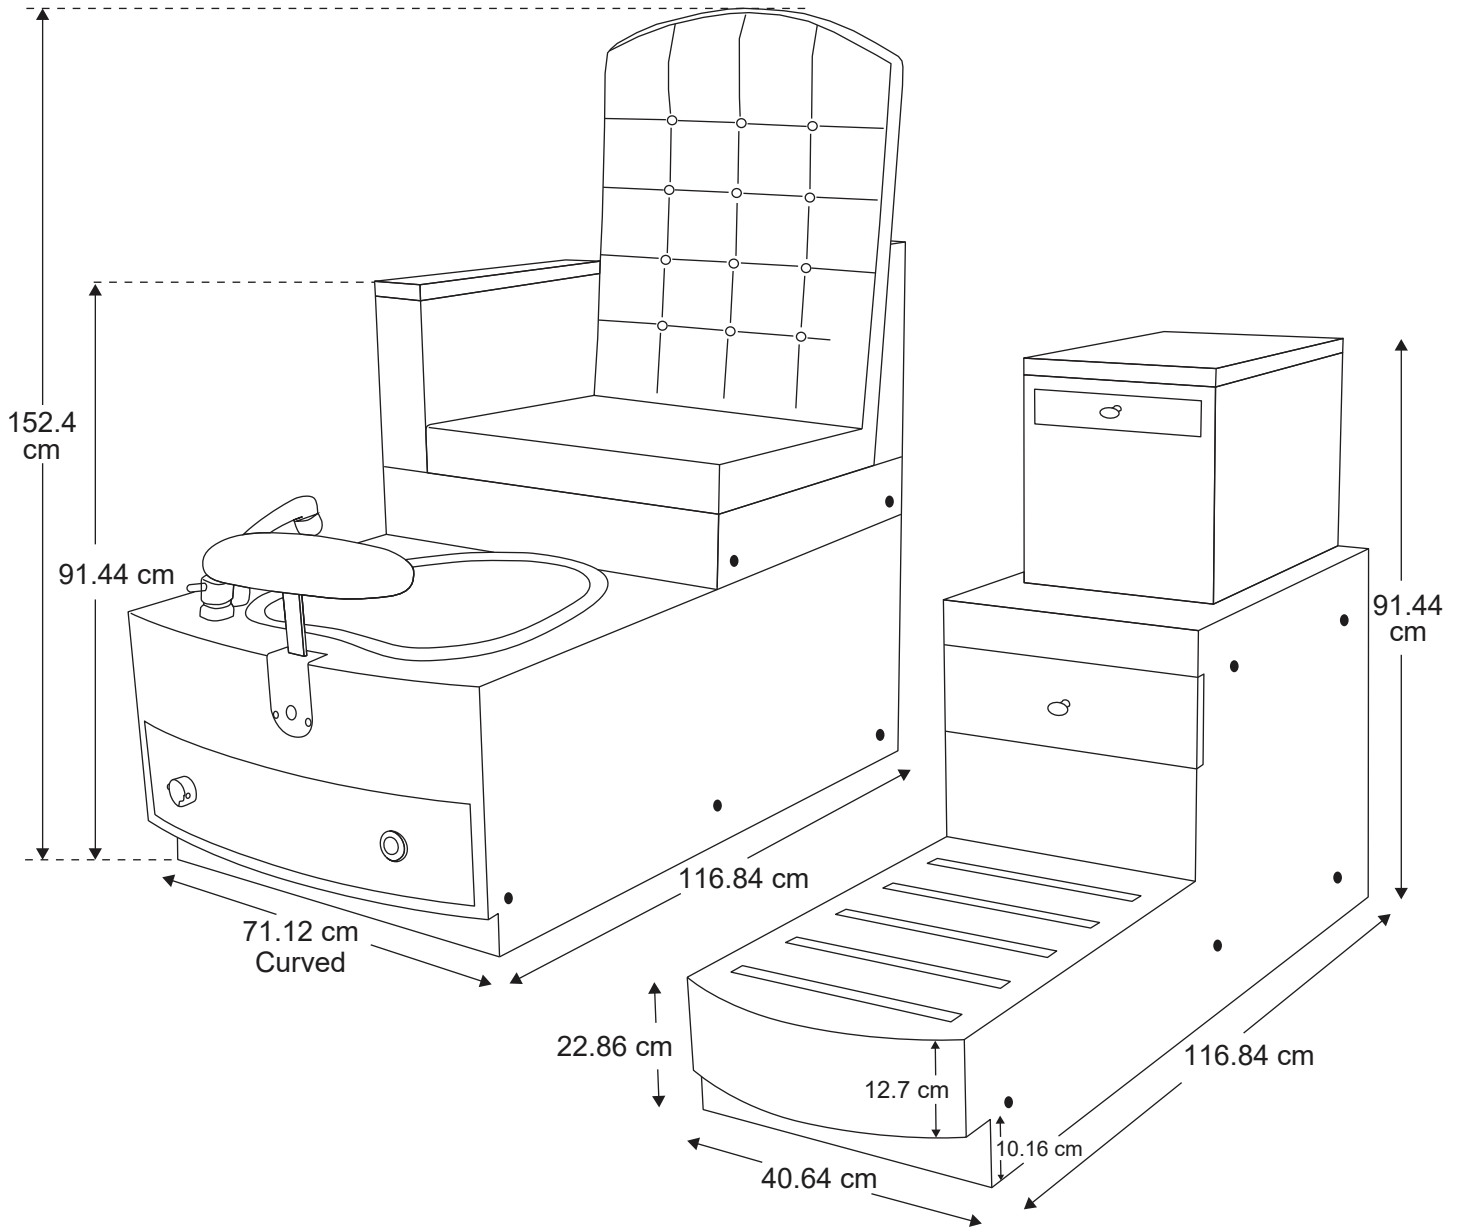

Paris

BENCH

PARIS SINGLE BENCH DIMENSIONS

Kick Plate = 4"

The Dimensions are in inches.

www.gulfstreaminc.com

Paris

BENCH

PARIS SINGLE BENCH DIMENSIONS

Kick Plate = 10.16 cm

The Dimensions are in centimeters.

www.gulfstreaminc.com

Paris

BENCH

PARIS SINGLE BENCH DIMENSIONS

Left Side Unit

Right Side Unit

The Dimensions are in inches.

www.gulfstreaminc.com

Paris

BENCH

PARIS SINGLE BENCH DIMENSIONS

The Dimensions are in centimeters.

www.gulfstreaminc.com