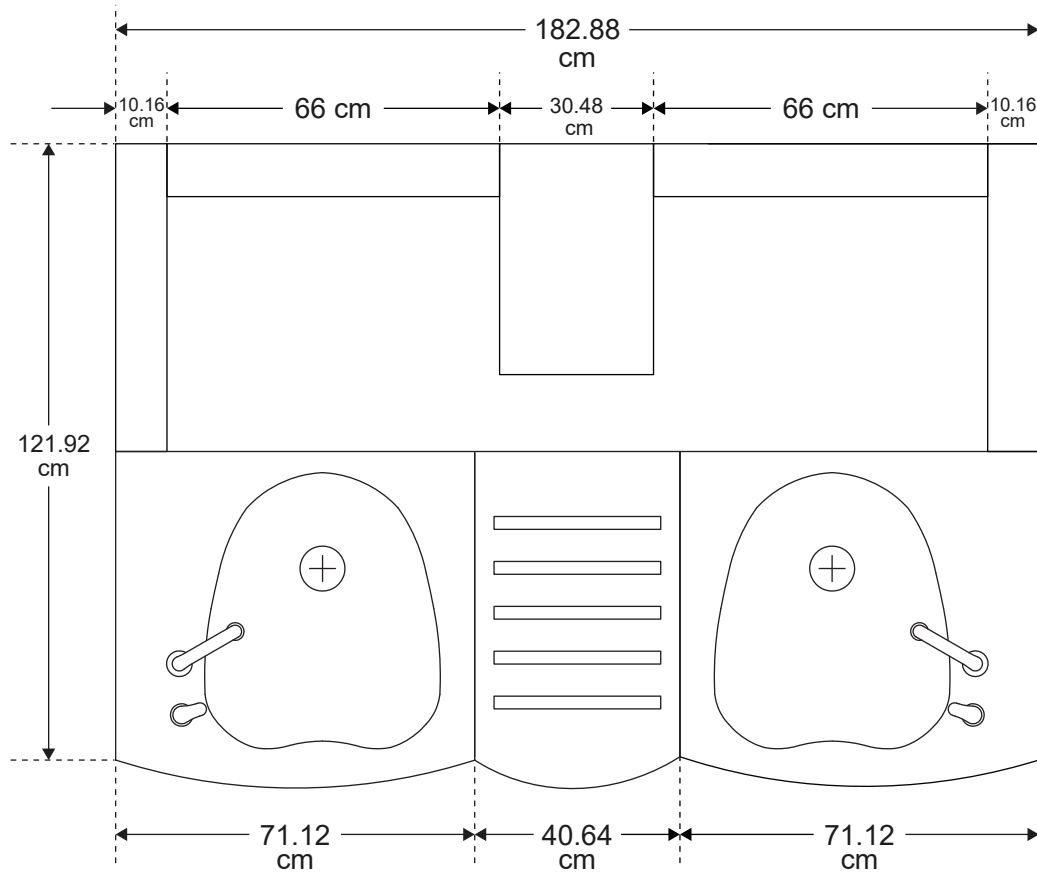

PARIS DOUBLE BENCH DIMENSIONS

Paris BENCH

www.gulfstreaminc.com

The Dimensions are in inches.

PARIS DOUBLE BENCH DIMENSIONS

Paris BENCH

www.gulfstreaminc.com

The Dimensions are in centimeters..