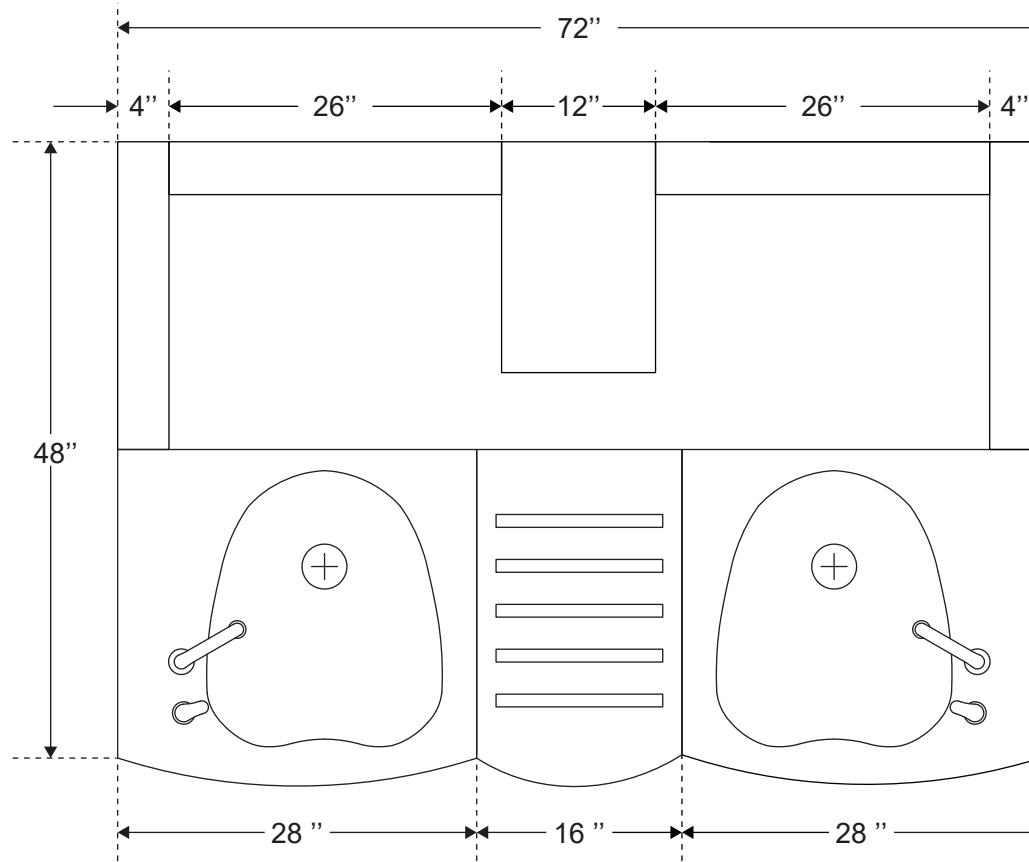

PARIS DOUBLE BENCH DIMENSIONS

Paris BENCH

www.gulfstreaminc.com

The Dimensions are in inches.

PARIS DOUBLE BENCH DIMENSIONS

Paris BENCH

www.gulfstreaminc.com

The Dimensions are in centimeters..