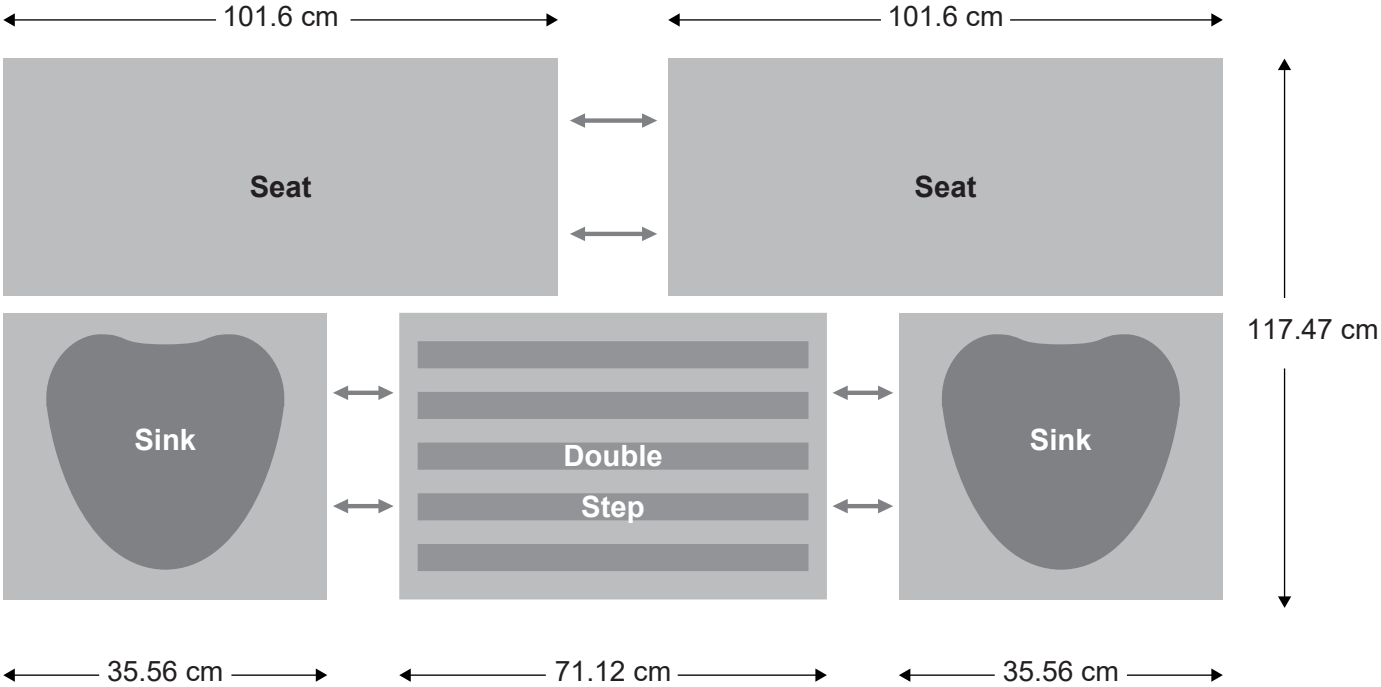

KIMBERLY BENCH

KIMBERLY BENCH DIMENSIONS

The Dimensions are in inches.

www.gulfstreaminc.com

KIMBERLY BENCH

KIMBERLY BENCH DIMENSIONS

The Dimensions are in centimeters.

www.gulfstreaminc.com

Double Bench Assembly (1 Double Step) Dimensions

The Dimensions are in inches.

Double Bench Assembly (1 Double Step) Dimensions

The Dimensions are in centimeters.