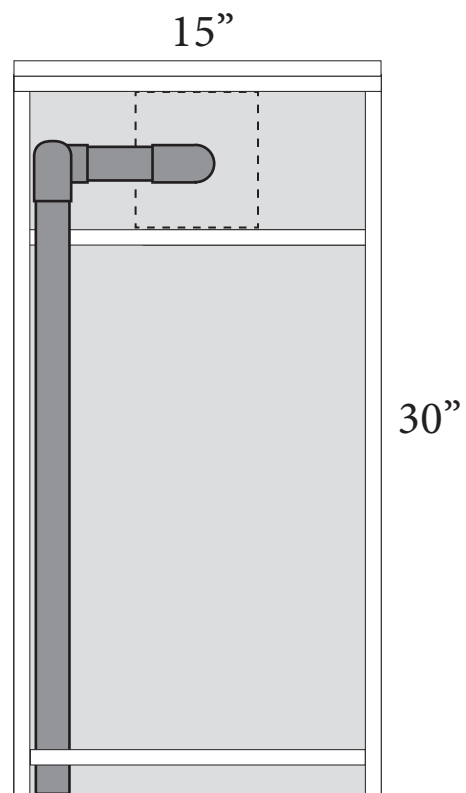

TOP VIEW

AIR VENT SYSTEM - MANICURE TABLE NM901