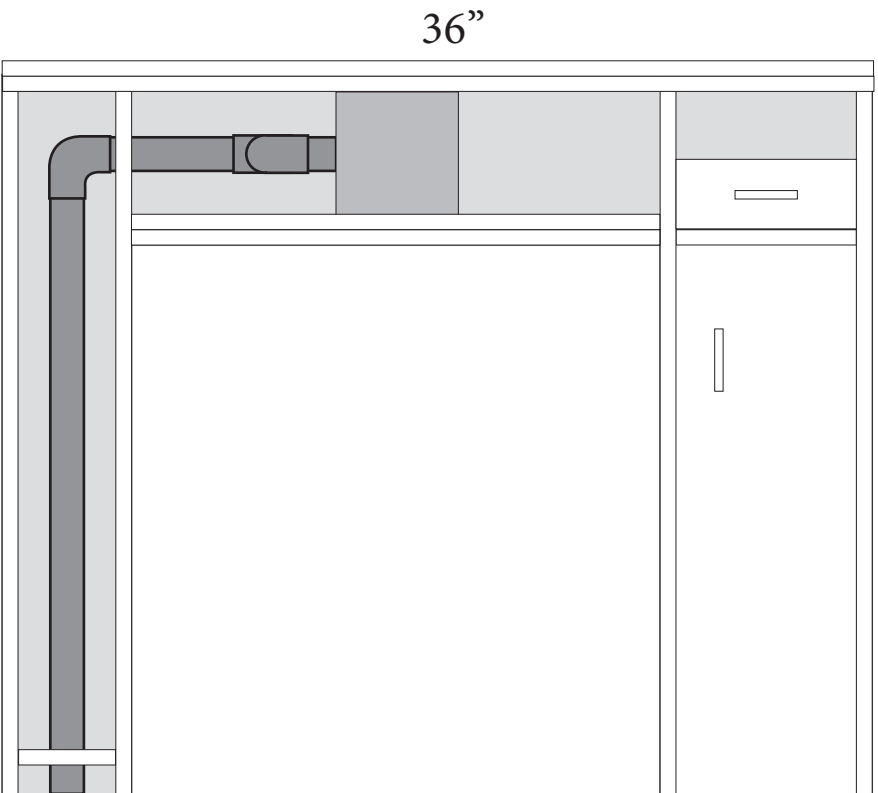

TOP VIEW

AIR VENT SYSTEM - MANICURE TABLE NM901