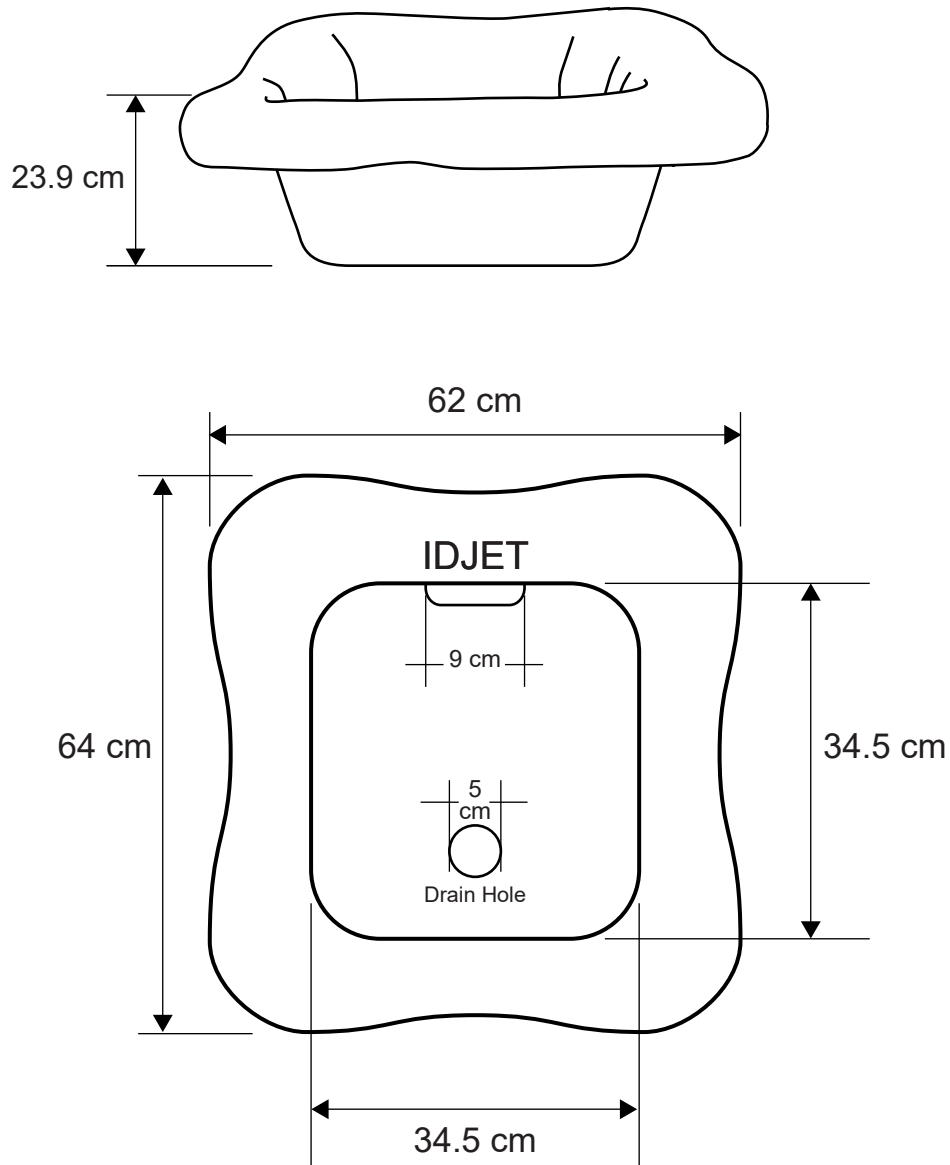

LA FLEUR GLASS BOWL DIMENSIONS

Specifications:

Weight: 45 Lb. (20.42 kg.)
Glass Thickness: 0.47"
Bowl Capacity: 5.25 US gal. (19.90 L.)
Dimensions: 24.4" x 25.2" x 9.4"
Drain Hole Diameter: 2"
Jet Hole Diameter: 3.54"

The Dimensions are in inches.

www.gulfstreaminc.com

LA FLEUR GLASS BOWL DIMENSIONS

Specifications:

Weight: 45 Lb. (20.42 kg.)
Glass Thickness: 1.2 cm
Bowl Capacity: 5.25 US gal. (19.90 L.)
Dimensions: 62 cm x 64 cm x 23.9 cm
Drain Hole Diameter: 5 cm
Jet Hole Diameter: 9 cm

The Dimensions are in centimeters.

www.gulfstreaminc.com