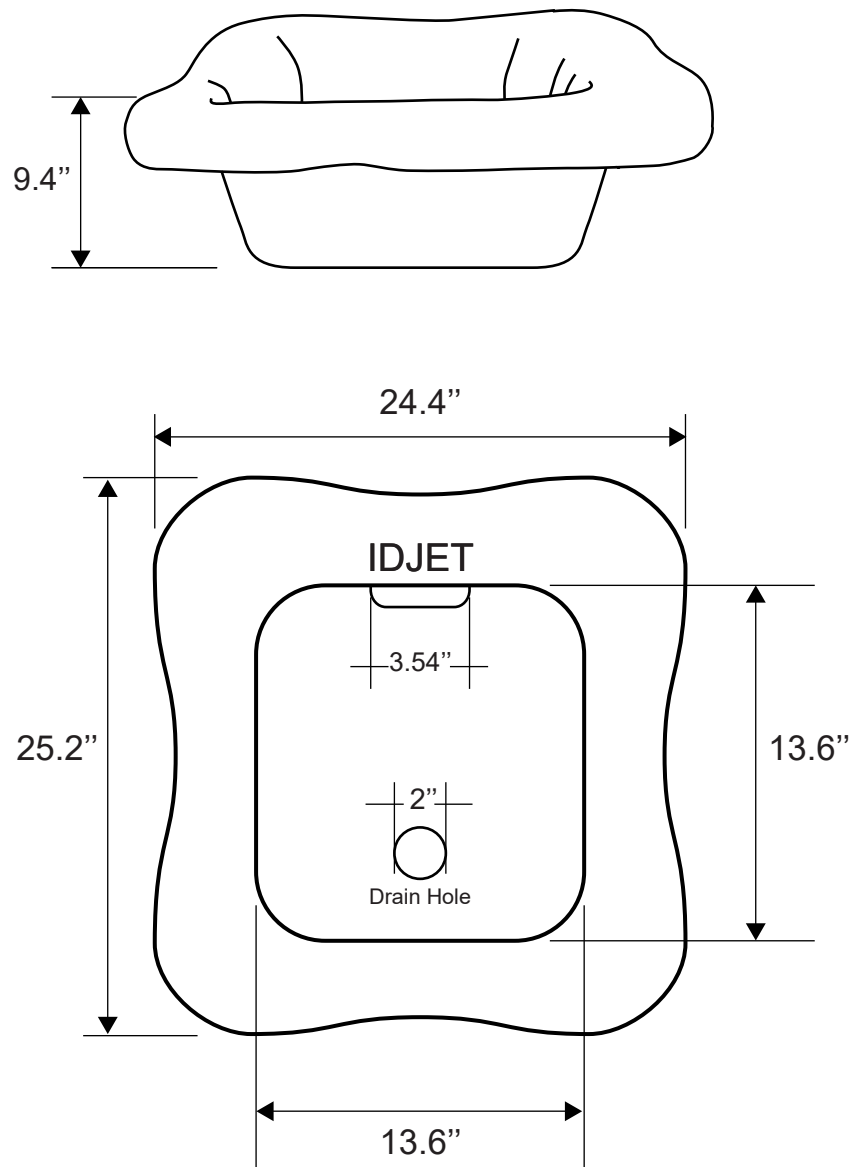

LA FLEUR GLASS BOWL DIMENSIONS

Specifications:

Weight: 45 Lb. (20.42 kg.)
Glass Thickness: 0.47"
Bowl Capacity: 5.25 US gal. (19.90 L.)
Dimensions: 24.4" x 25.2" x 9.4"
Drain Hole Diameter: 2"
Jet Hole Diameter: 3.54"

The Dimensions are in inches.

www.gulfstreaminc.com

LA FLEUR GLASS BOWL DIMENSIONS

Specifications:

Weight: 45 Lb. (20.42 kg.)
Glass Thickness: 1.2 cm
Bowl Capacity: 5.25 US gal. (19.90 L.)
Dimensions: 62 cm x 64 cm x 23.9 cm
Drain Hole Diameter: 5 cm
Jet Hole Diameter: 9 cm

The Dimensions are in centimeters.

www.gulfstreaminc.com